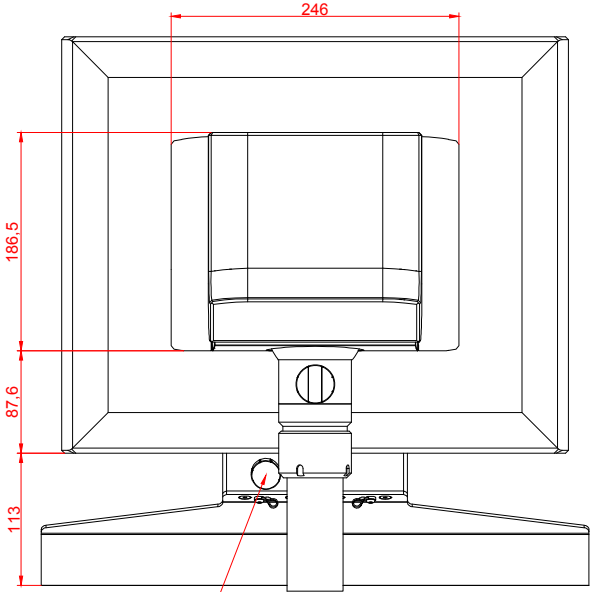

CP3719-M184-M406

main dimensions and
fixing points

dimensions in mm

bottom view

rear view

right view

front view