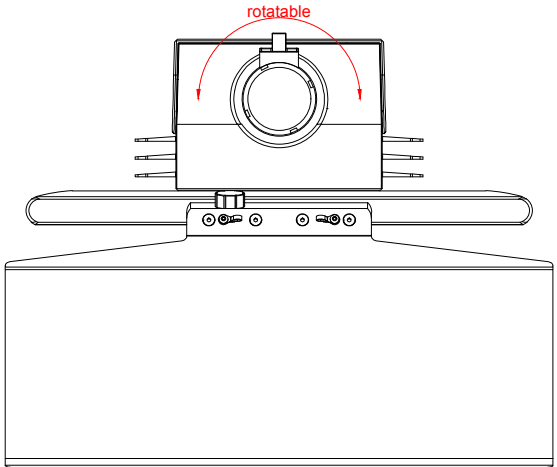

CP3719-M184-M406

main dimensions and
fixing points

dimensions in mm

bottom view

rear view

right view

front view