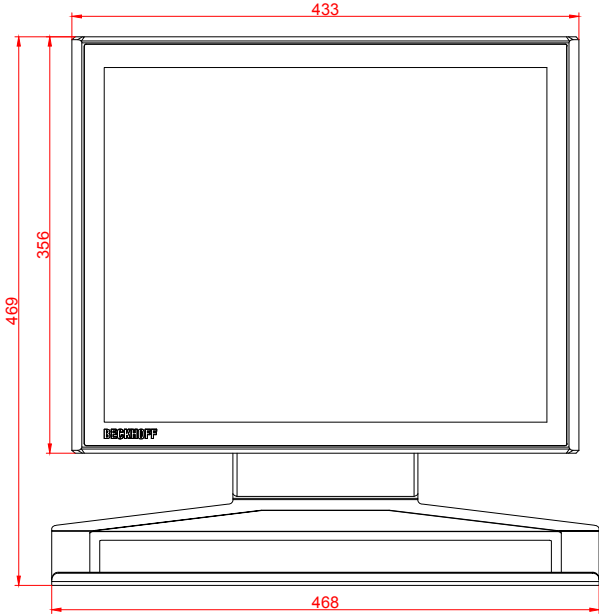

CP3719-M184-M406

main dimensions and
fixing points

dimensions in mm

bottom view

rear view

right view

front view