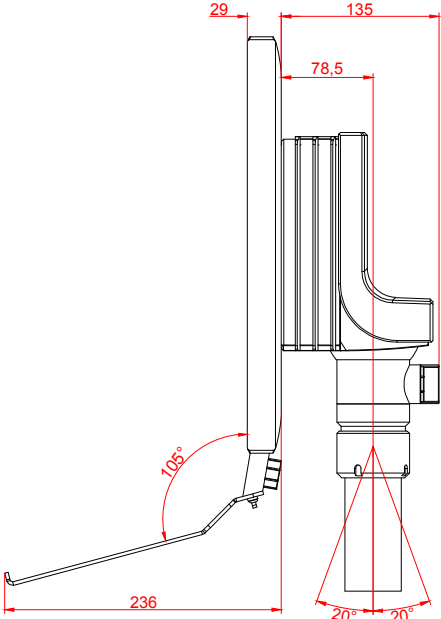

CP3719-M184-M406

main dimensions and
fixing points

dimensions in mm

bottom view

rear view

right view

front view