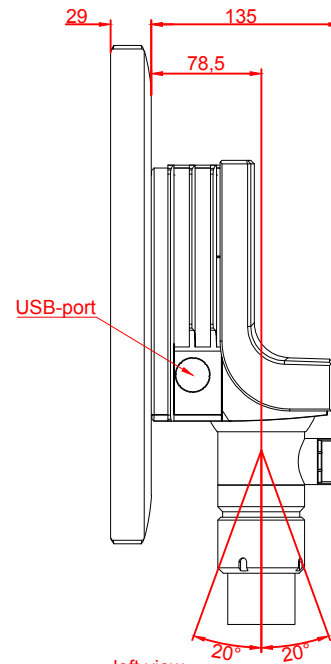

CP3719-M184-E274

main dimensions and
fixing points

dimensions in mm

bottom view

rear view

left view

front view