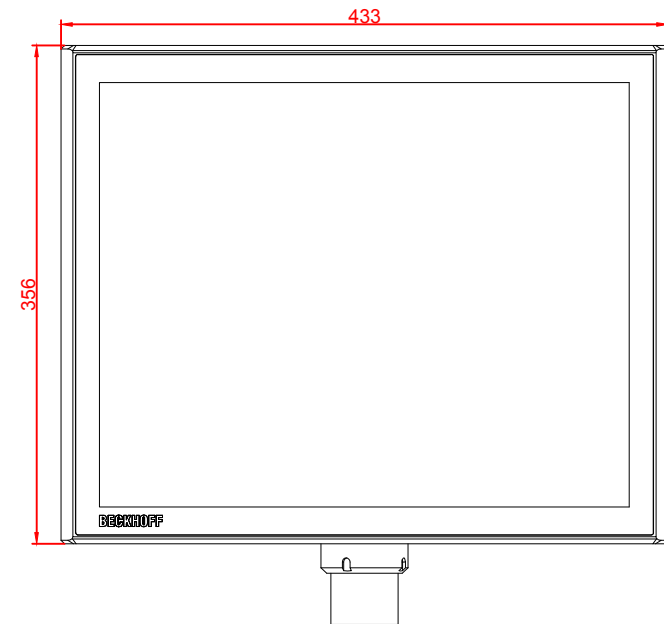

CP3719-M184-E274

main dimensions and
fixing points

dimensions in mm

bottom view

rear view

left view

front view