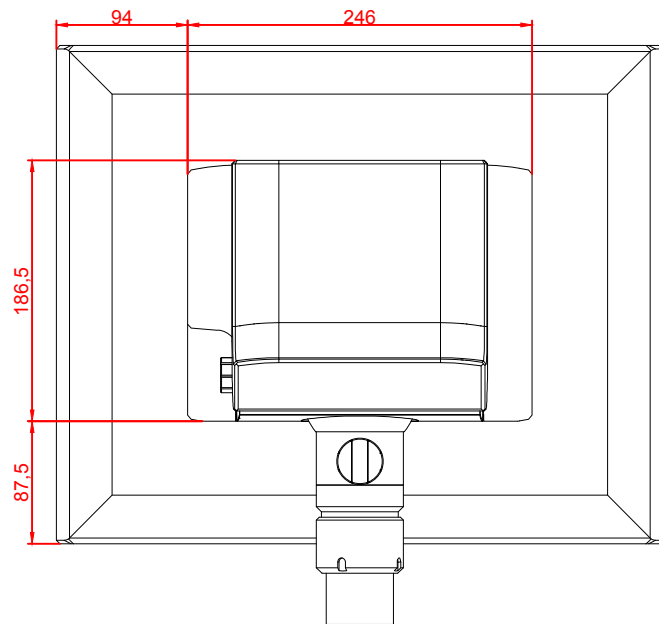

CP3719-M184-E274

main dimensions and
fixing points

dimensions in mm

bottom view

rear view

left view

front view