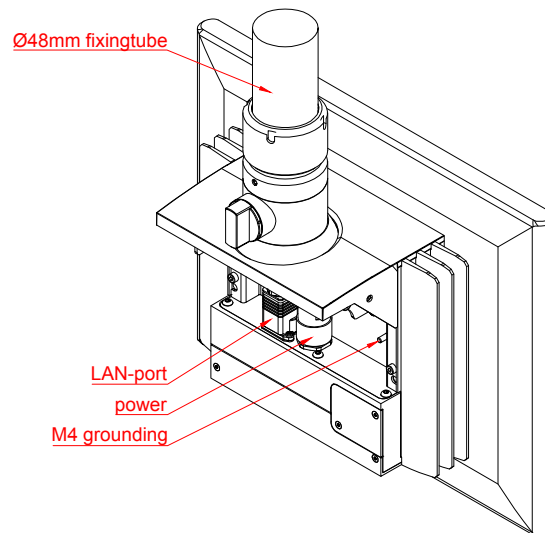

front view

left view

rear view

top view

CP3719-E274

main dimensions and
fixing points

dimensions in mm