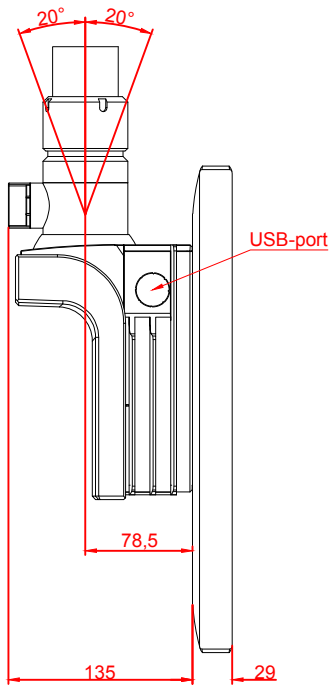

front view

left view

rear view

top view

CP3719-E274

main dimensions and
fixing points

dimensions in mm