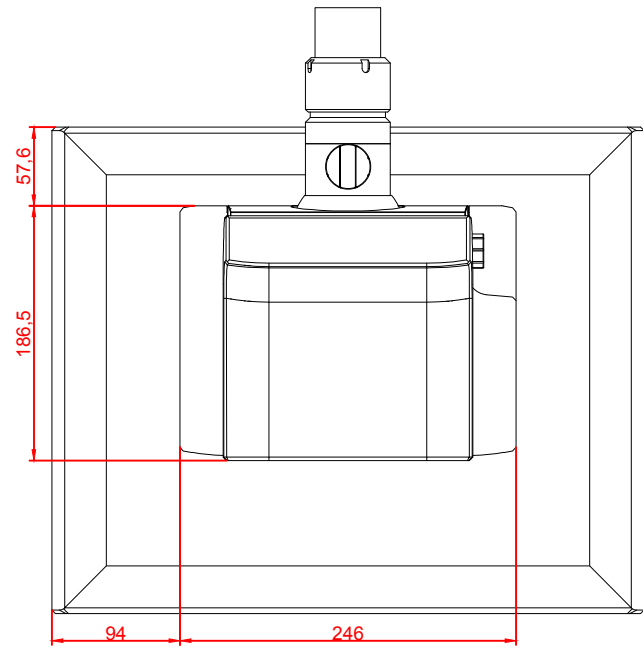

front view

left view

rear view

top view

CP3719-E274

main dimensions and
fixing points

dimensions in mm