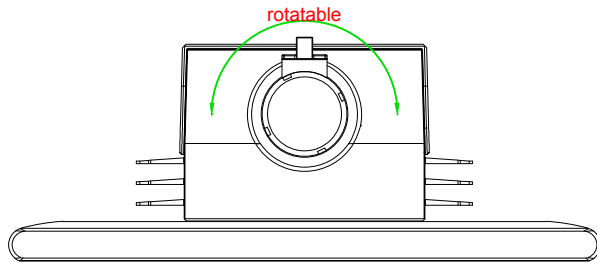

front view

left view

rear view

top view

CP3719

main dimensions and
fixing points

dimensions in mm