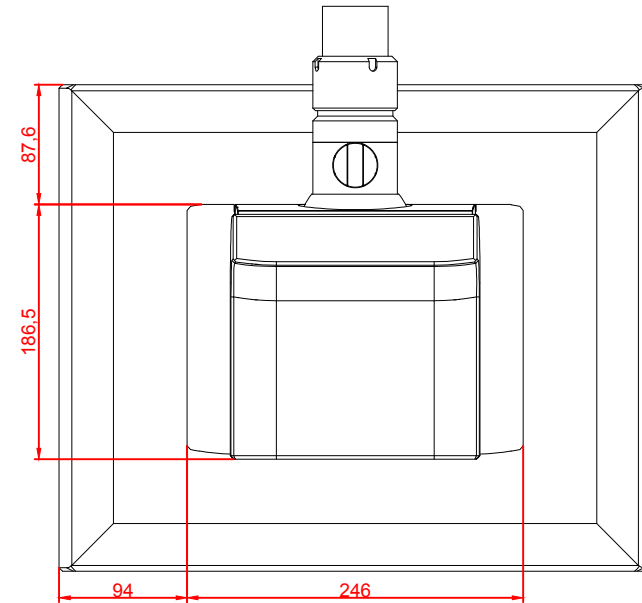

front view

left view

rear view

top view

CP3719

main dimensions and
fixing points

dimensions in mm