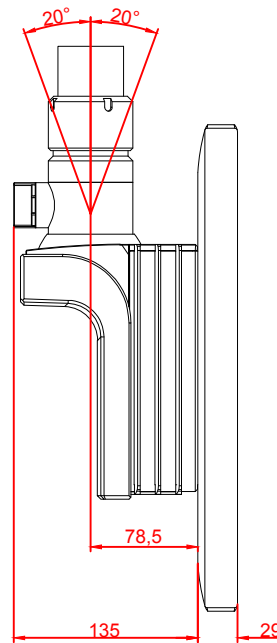

front view

left view

rear view

top view

CP3719

main dimensions and
fixing points

dimensions in mm