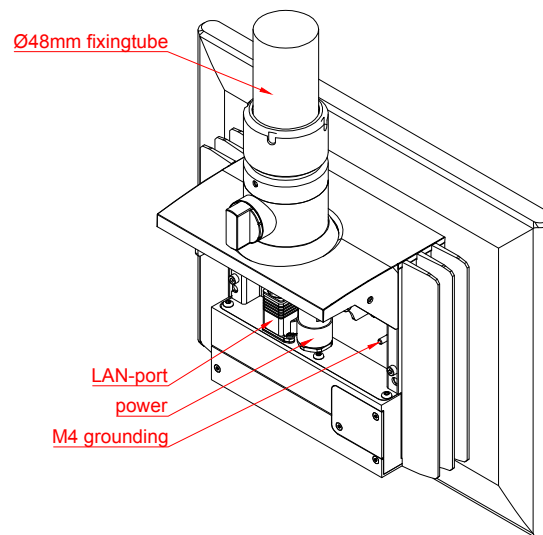

front view

left view

rear view

top view

CP3719

main dimensions and
fixing points

dimensions in mm