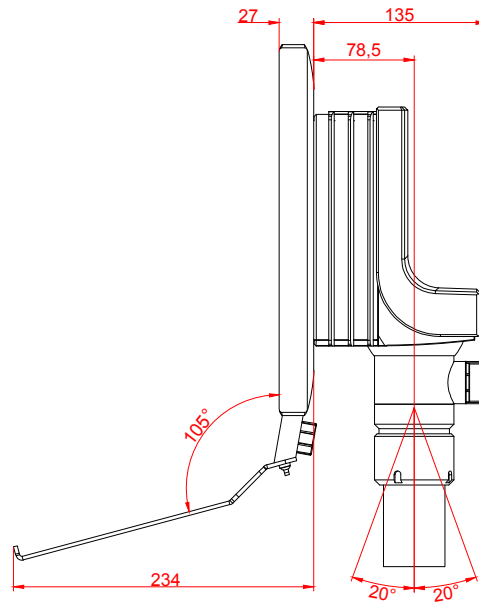

CP3718-M184-M406

main dimensions and
fixing points

dimensions in mm

bottom view

rear view

right view

front view