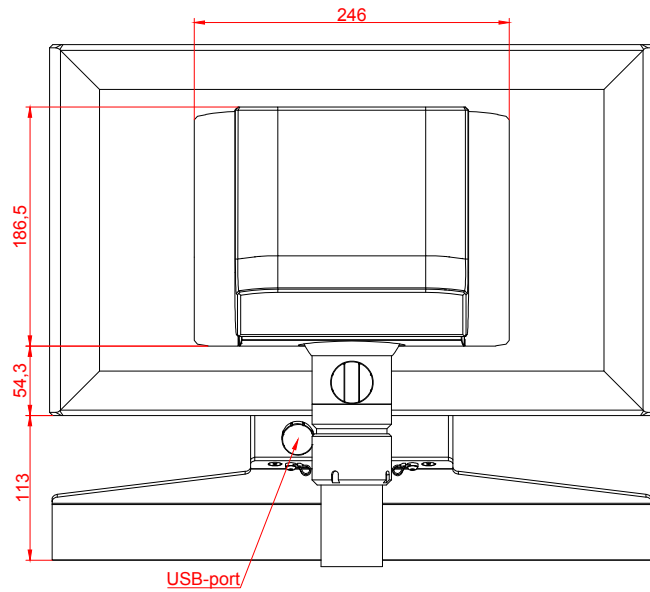

CP3718-M184-M406

main dimensions and
fixing points

dimensions in mm

bottom view

rear view

right view

front view