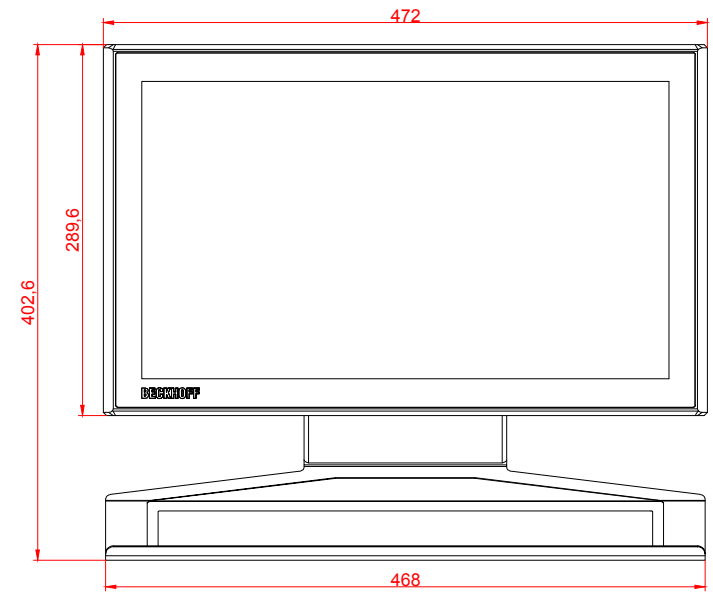

CP3718-M184-M406

main dimensions and
fixing points

dimensions in mm

bottom view

rear view

right view

front view