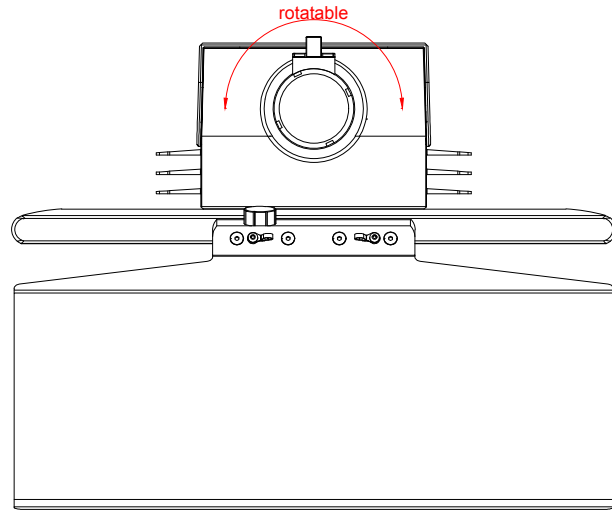

CP3718-M184-M406

main dimensions and
fixing points

dimensions in mm

bottom view

rear view

right view

front view