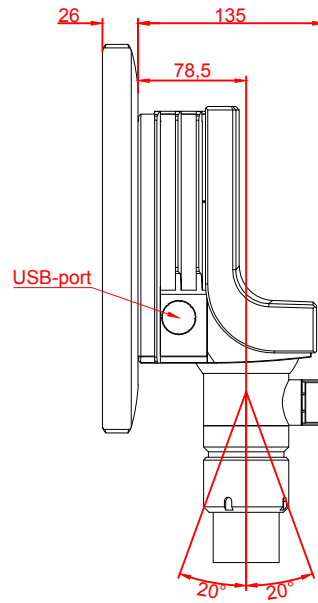

CP3715-M184-E274

main dimensions and
fixing points

dimensions in mm

bottom view

rear view

left view

front view