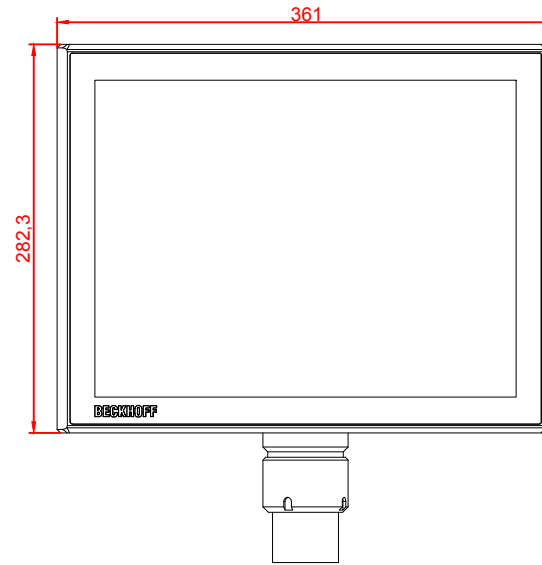

CP3715-M184-E274

main dimensions and
fixing points

dimensions in mm

bottom view

rear view

left view

front view