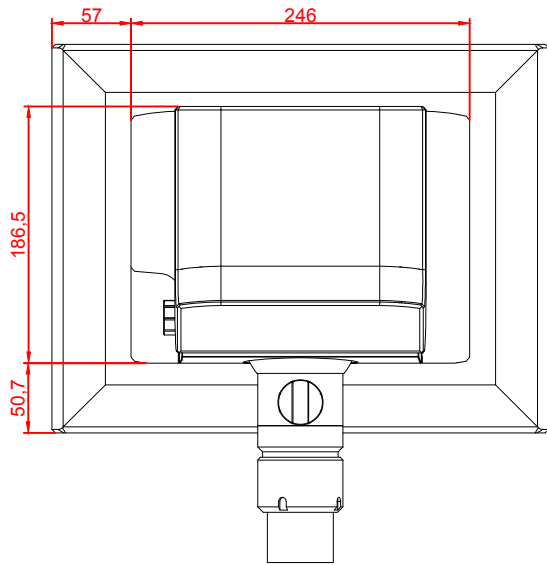

CP3715-M184-E274

main dimensions and
fixing points

dimensions in mm

bottom view

rear view

left view

front view