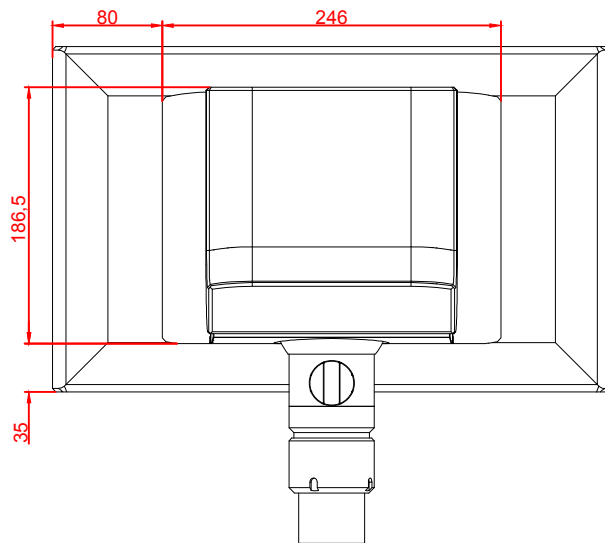

CP3716-M184

main dimensions and
fixing points

dimensions in mm

bottom view

rear view

left view

front view