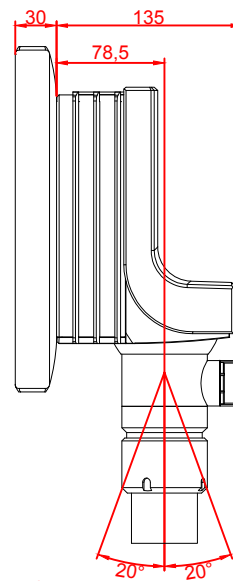

CP3716-M184

main dimensions and
fixing points

dimensions in mm

bottom view

rear view

left view

front view