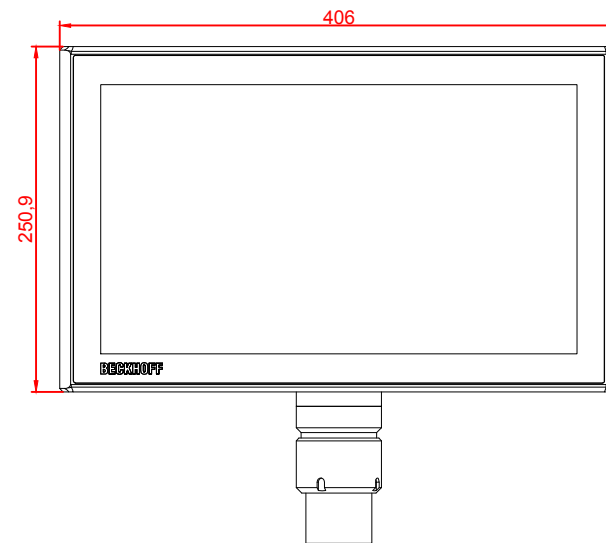

CP3716-M184

main dimensions and
fixing points

dimensions in mm

bottom view

rear view

left view

front view