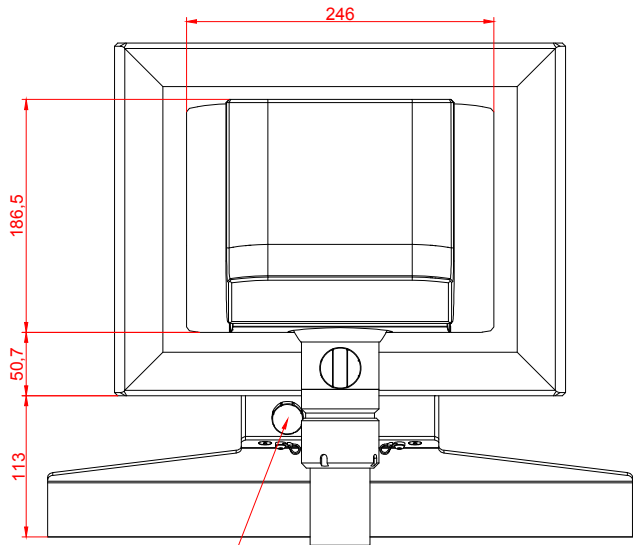

CP3715-M184-M406

main dimensions and
fixing points

dimensions in mm

bottom view

rear view

right view

front view