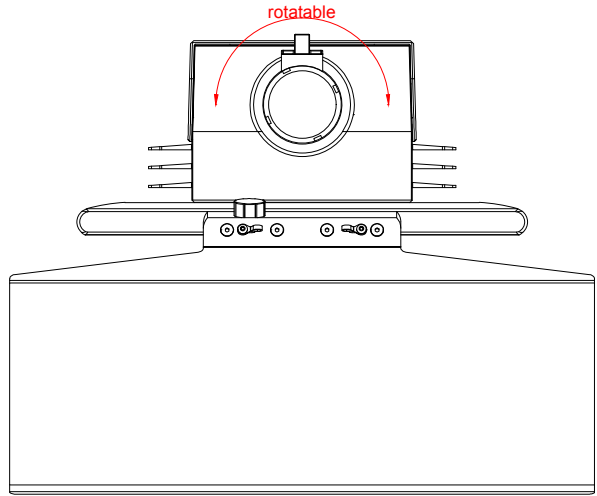

CP3715-M184-M406

main dimensions and
fixing points

dimensions in mm

bottom view

rear view

right view

front view