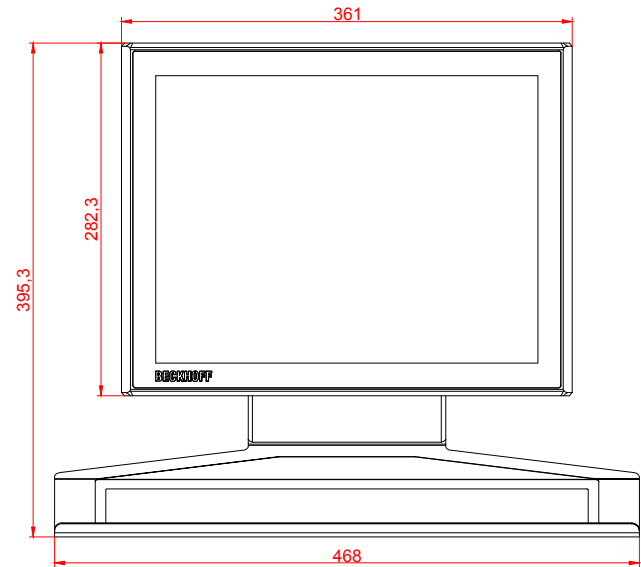

CP3715-M184-M406

main dimensions and
fixing points

dimensions in mm

bottom view

rear view

right view

front view