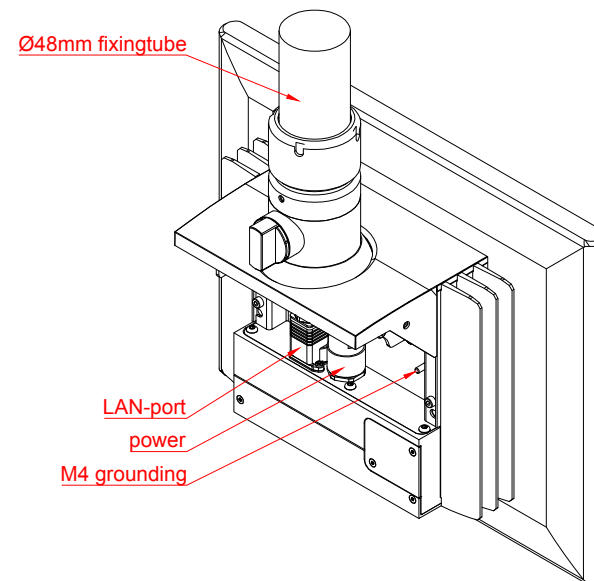

front view

left view

rear view

top view

CP3715

main dimensions and  
fixing points

dimensions in mm