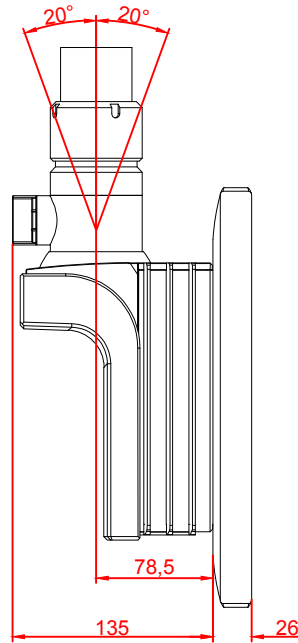

front view

left view

rear view

top view

CP3715

main dimensions and  
fixing points

dimensions in mm