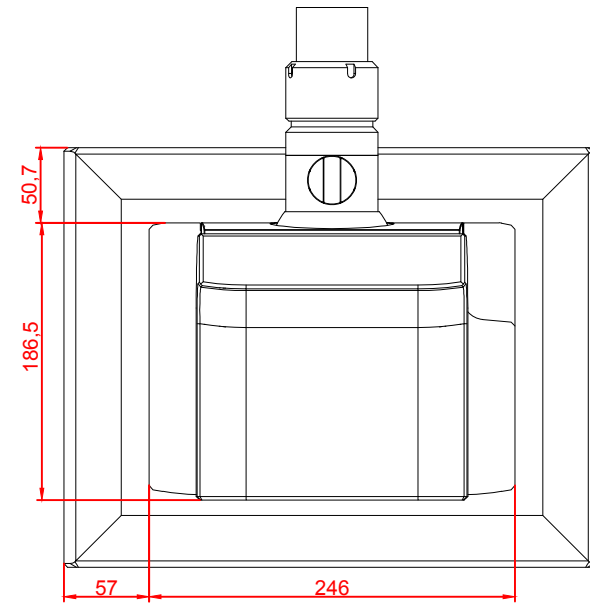

front view

left view

rear view

top view

CP3715

main dimensions and  
fixing points

dimensions in mm