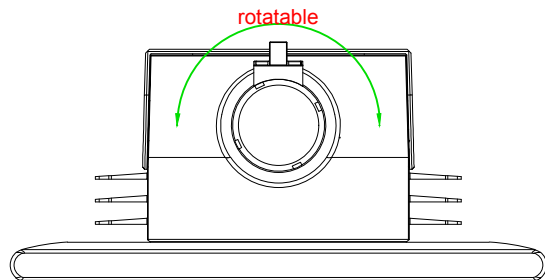

front view

left view

rear view

top view

CP3715

main dimensions and  
fixing points

dimensions in mm