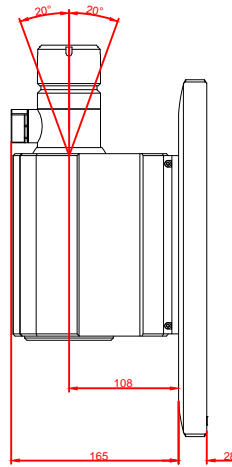

CP3224

main dimensions and  
fixing points

dimensions in mm

front view

left view

rear view

top view