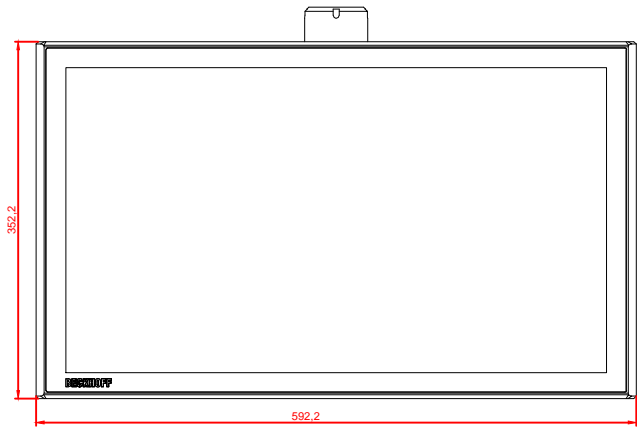

CP3224

main dimensions and  
fixing points

dimensions in mm

front view

left view

rear view

top view