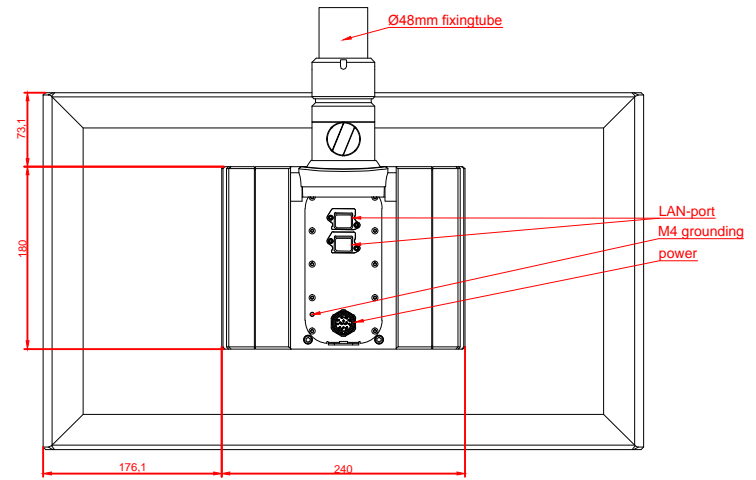

CP3224

main dimensions and  
fixing points

dimensions in mm

front view

left view

rear view

top view