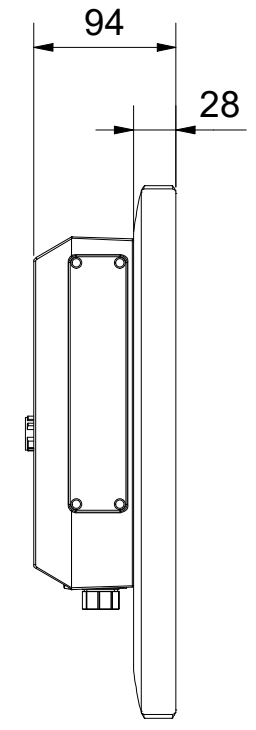

Copyright reserved to ISO 16016
 The property and copyright of this drawing remains the company Beckhoff Automation GmbH & Co. KG.
 It is entrusted to you as the recipient for personal use only. Without a written permission from Beckhoff Automation GmbH & Co. KG
 this may not be copied and reproduced, or sent and made accessible to third parties, especially competitors.
 Doing so is obliged to pay compensation.

Bezeichnung / description							Abteilungskennzeichen / depart ID		
Multitouch-Panel-PC (24-Zoll)							IPC		
Multi-touch Panel PC (24-inch)							Dokumentennummer / document number		
CP3224-1600-00x0							0000004642		
BECKHOFF	ISO 128	Maßeinheit	Maßstab	Blattgröße	Blatt	Revision	Projektbezeichnung	Datum	
		dimension	scale	sheet size	sheet	-	project name	date	
	mm	1 : 5	A3	1 / 1				30.08.2023	