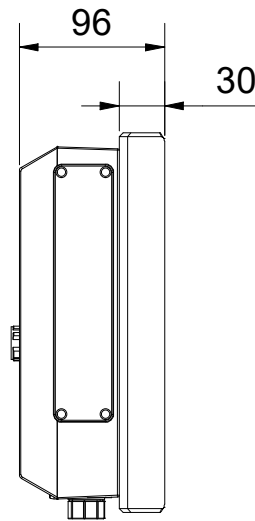

6

5

4

3

2

1

Copyright reserved to ISO 16016
The property and copyright of this drawing remains the company Beckhoff Automation GmbH & Co. KG.
It is entrusted to you as the recipient for personal use only. Without a written permission from Beckhoff Automation GmbH & Co. KG
this may not be copied and reproduced, or sent and made accessible to third parties, especially competitors.
Doing so is obliged to pay compensation.

Bezeichnung / description Multitouch-Panel-PC (15,6-Zoll) Multi-touch Panel PC (15.6-inch) CP3216-1600-00x0							Abteilungskennzeichen / depart ID IPC	
							Dokumentennummer / document number 0000004605	
BECKHOFF	ISO 128 mm	Maßeinheit dimension mm	Maßstab scale 1 : 5	Blattgröße sheet size A3	Blatt sheet 1 / 1	Revision -	Projektbezeichnung project name	Datum date 28.08.2023