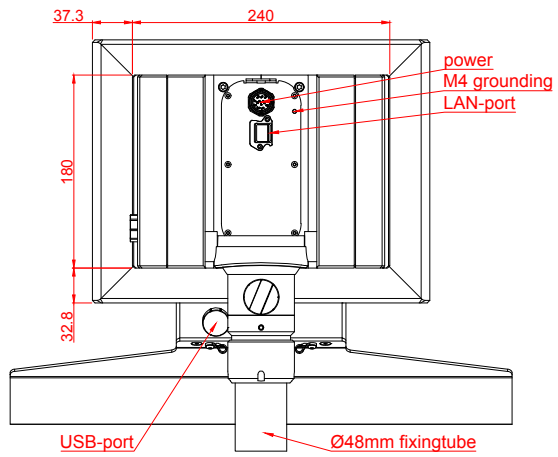

CP3212-M184-E281-M406

main dimensions and
fixing points

dimensions in mm

bottom view

rear view

right view

front view