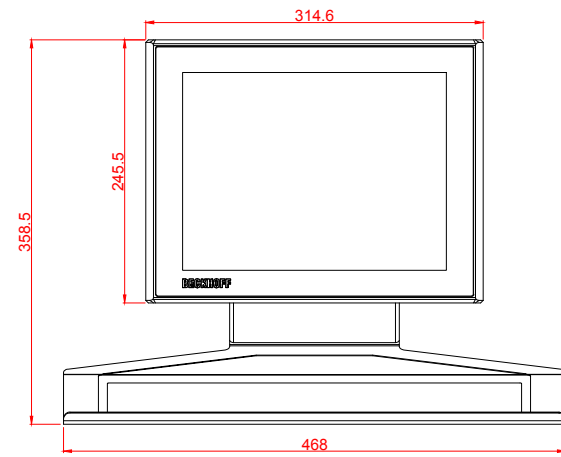

CP3212-M184-E281-M406

main dimensions and
fixing points

dimensions in mm

bottom view

rear view

right view

front view