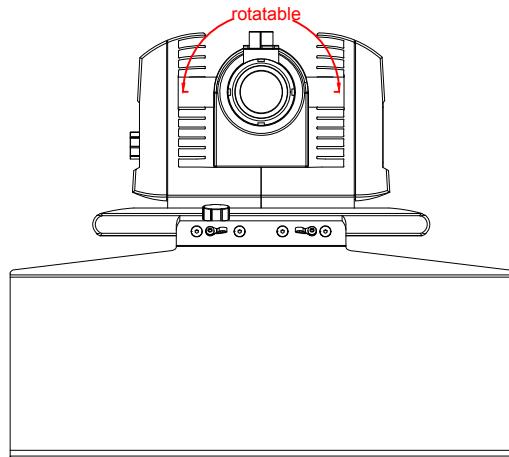

CP3212-M184-E281-M406

main dimensions and
fixing points

dimensions in mm

bottom view

rear view

right view

front view