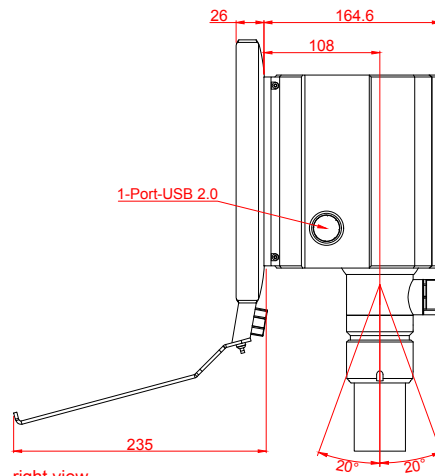

CP3212-M184-E281-M406

main dimensions and
fixing points

dimensions in mm

bottom view

rear view

right view

front view