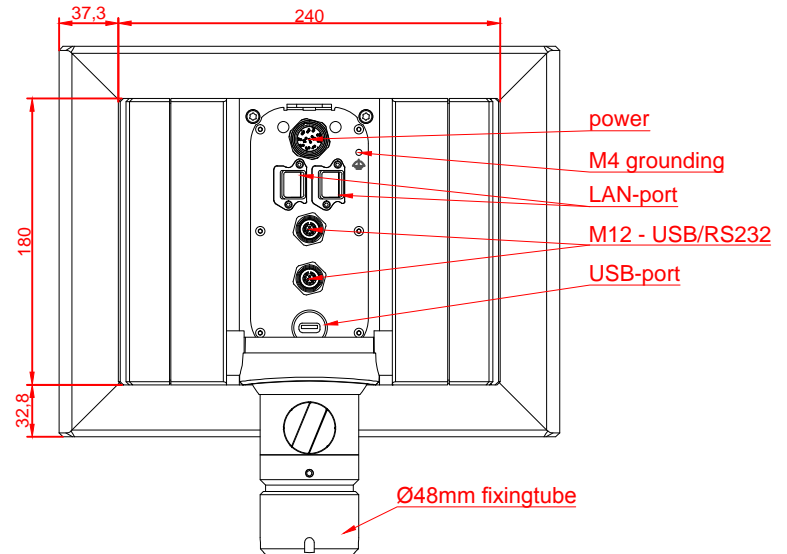

# CP3212-M184

main dimensions and  
fixing points

dimensions in mm

bottom view

front view

left view

rear view