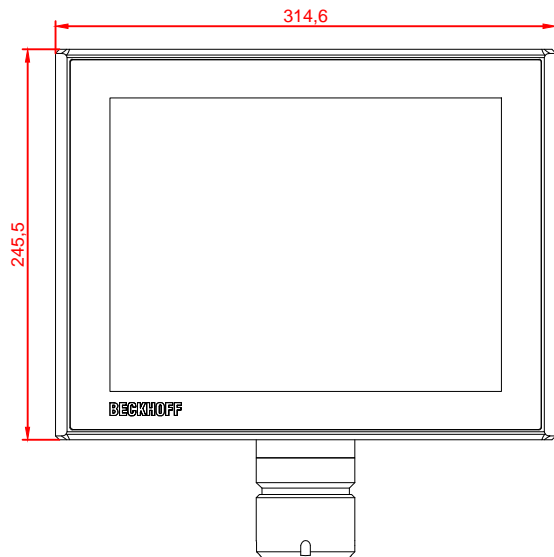

# CP3212-M184

main dimensions and  
fixing points

dimensions in mm

bottom view

front view

left view

rear view