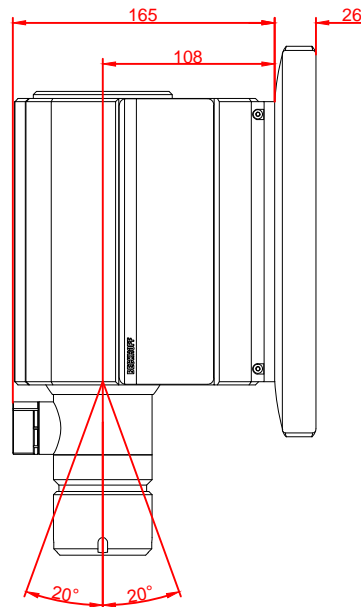

# CP3212-M184

main dimensions and  
fixing points

dimensions in mm

bottom view

front view

left view

rear view