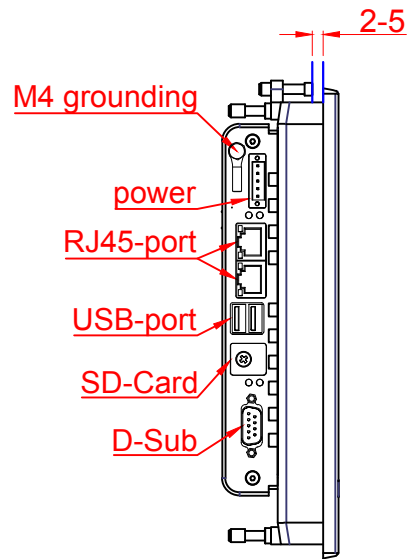

CP2607-M575  
main dimensions and  
fixing points  
dimensions in mm

front view

left view

rear view

cut out dimensions: 131mm x 205.5mm

rear view  
with  
install measure