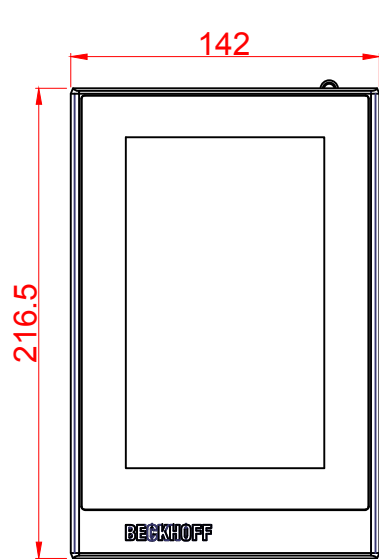

CP2607-M575  
main dimensions and  
fixing points  
dimensions in mm

front view

left view

rear view

cut out dimensions: 131mm x 205.5mm

rear view  
with  
install measure