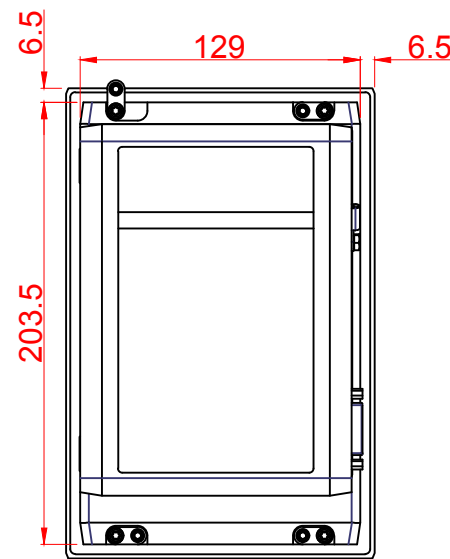

CP2607-M575  
main dimensions and  
fixing points  
dimensions in mm

front view

left view

rear view

cut out dimensions: 131mm x 205.5mm

rear view  
with  
install measure