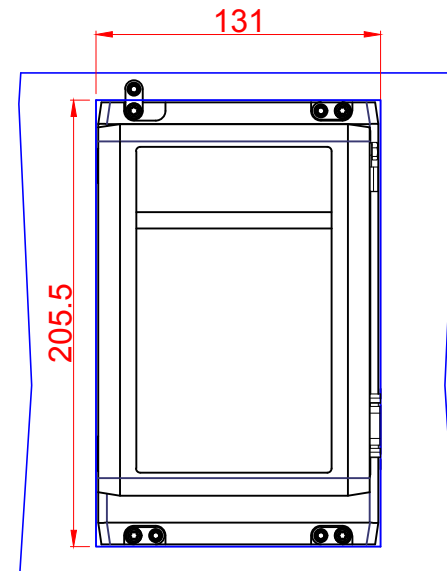

CP2607-M575  
main dimensions and  
fixing points  
dimensions in mm

front view

left view

rear view

cut out dimensions: 131mm x 205.5mm

rear view  
with  
install measure