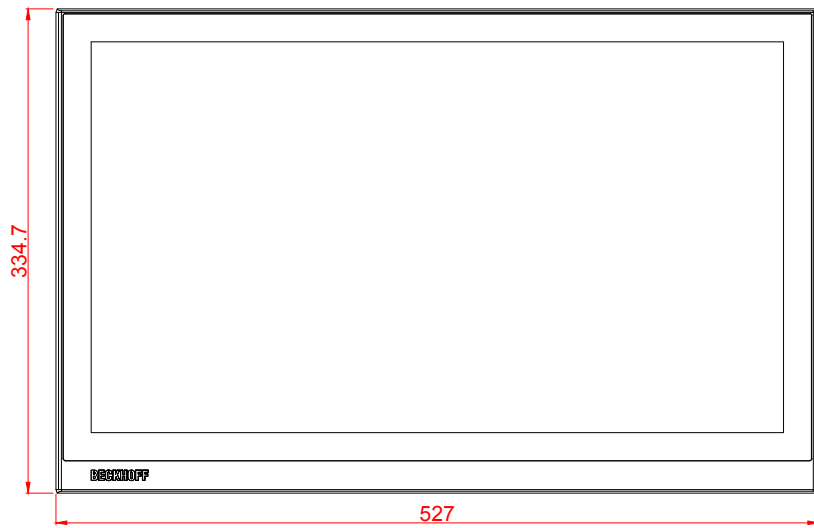

CP2221-0010

main dimensions and  
fixing points

dimensions in mm

front view

left view

bottom view

cut out dimensions: 323,5mm x 516mm

rear view

top view