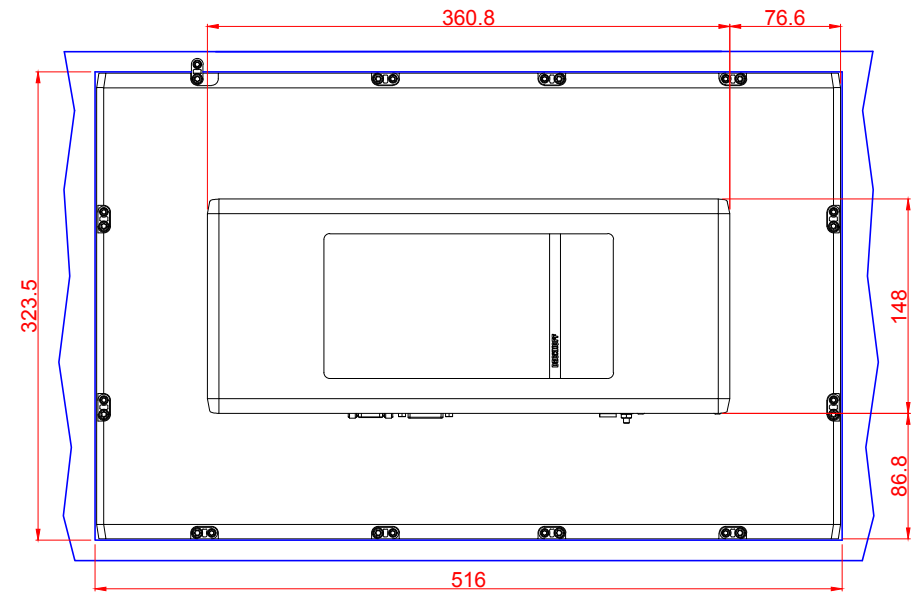

CP2221-0010

main dimensions and  
fixing points

dimensions in mm

front view

left view

bottom view

cut out dimensions: 323,5mm x 516mm

rear view

top view