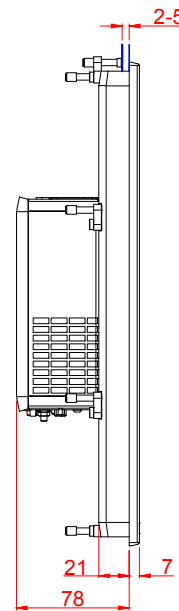

CP2221-0010

main dimensions and  
fixing points

dimensions in mm

front view

left view

bottom view

cut out dimensions: 323,5mm x 516mm

rear view

top view