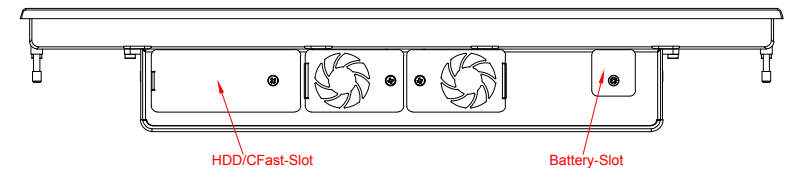

CP2221-0010

main dimensions and  
fixing points

dimensions in mm

front view

left view

bottom view

cut out dimensions: 323,5mm x 516mm

rear view

top view