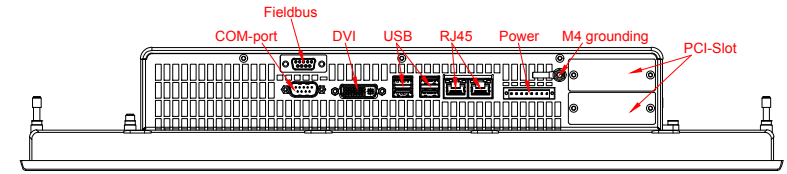

CP2221-0010

main dimensions and  
fixing points

dimensions in mm

front view

left view

bottom view

cut out dimensions: 323,5mm x 516mm

rear view

top view