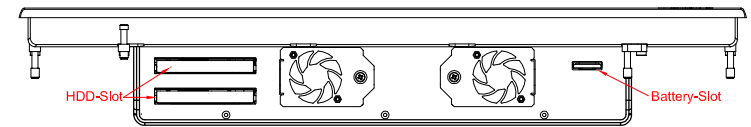

bottom view

front view

left view

cut out dimensions: 323,7mm x 516mm

rear view

top view