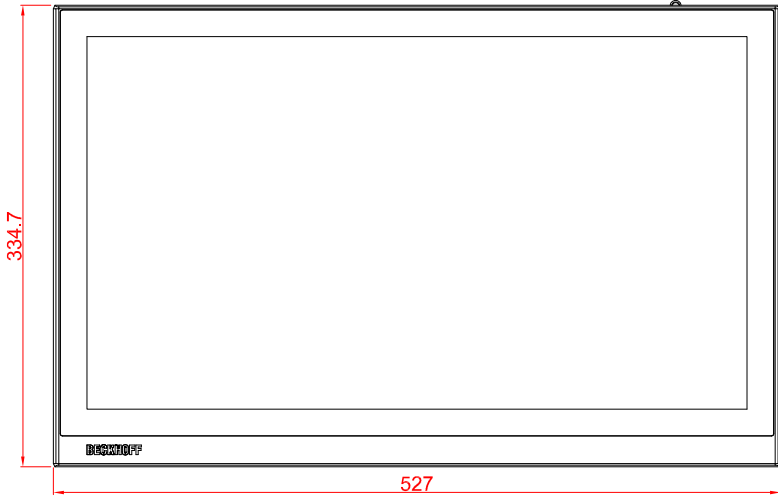

bottom view

front view

left view

cut out dimensions: 323,7mm x 516mm

rear view

top view