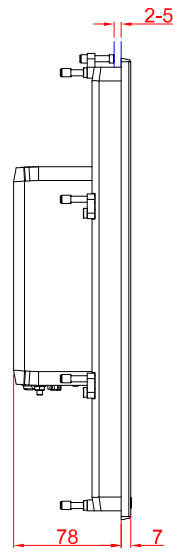

bottom view

front view

left view

cut out dimensions: 323,7mm x 516mm

rear view

top view