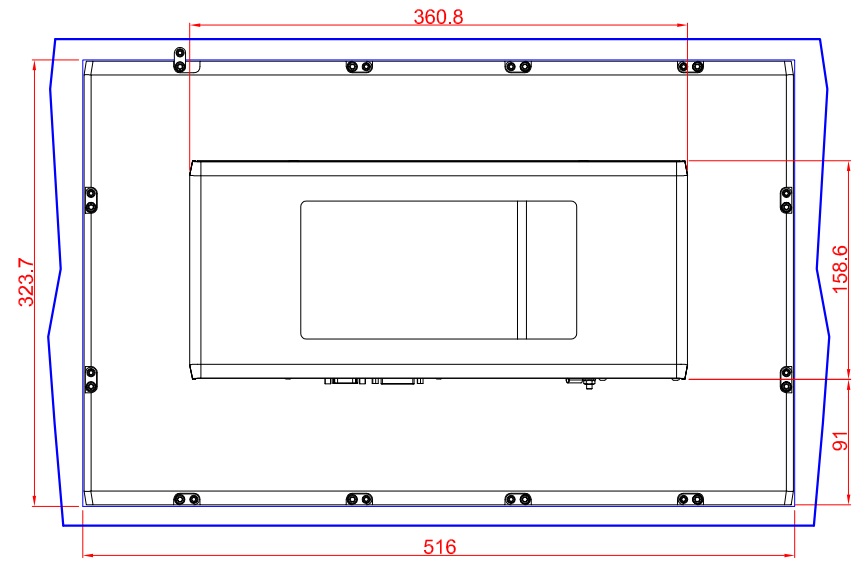

bottom view

front view

left view

cut out dimensions: 323,7mm x 516mm

rear view

top view