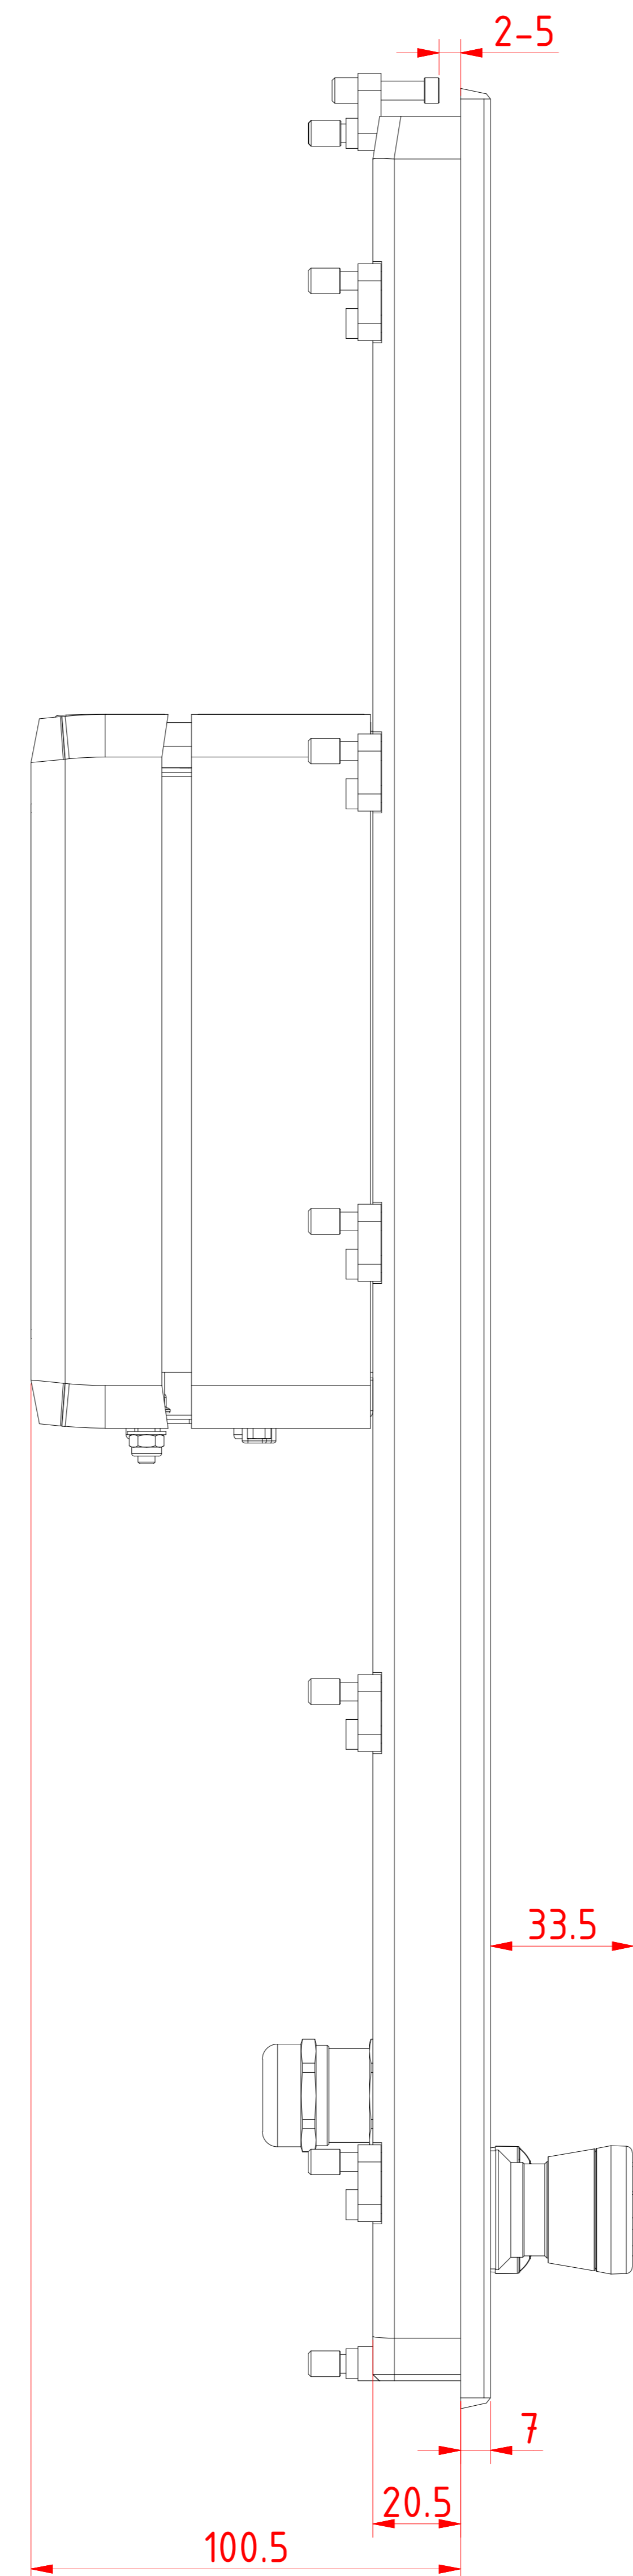

# CP2218-G015

main dimensions and  
fixing points  
dimensions in mm

front view

left view

cut out dimensions: 531.7mm x 275.6mm  
rear view

top view

scale ( 1 : 2 )