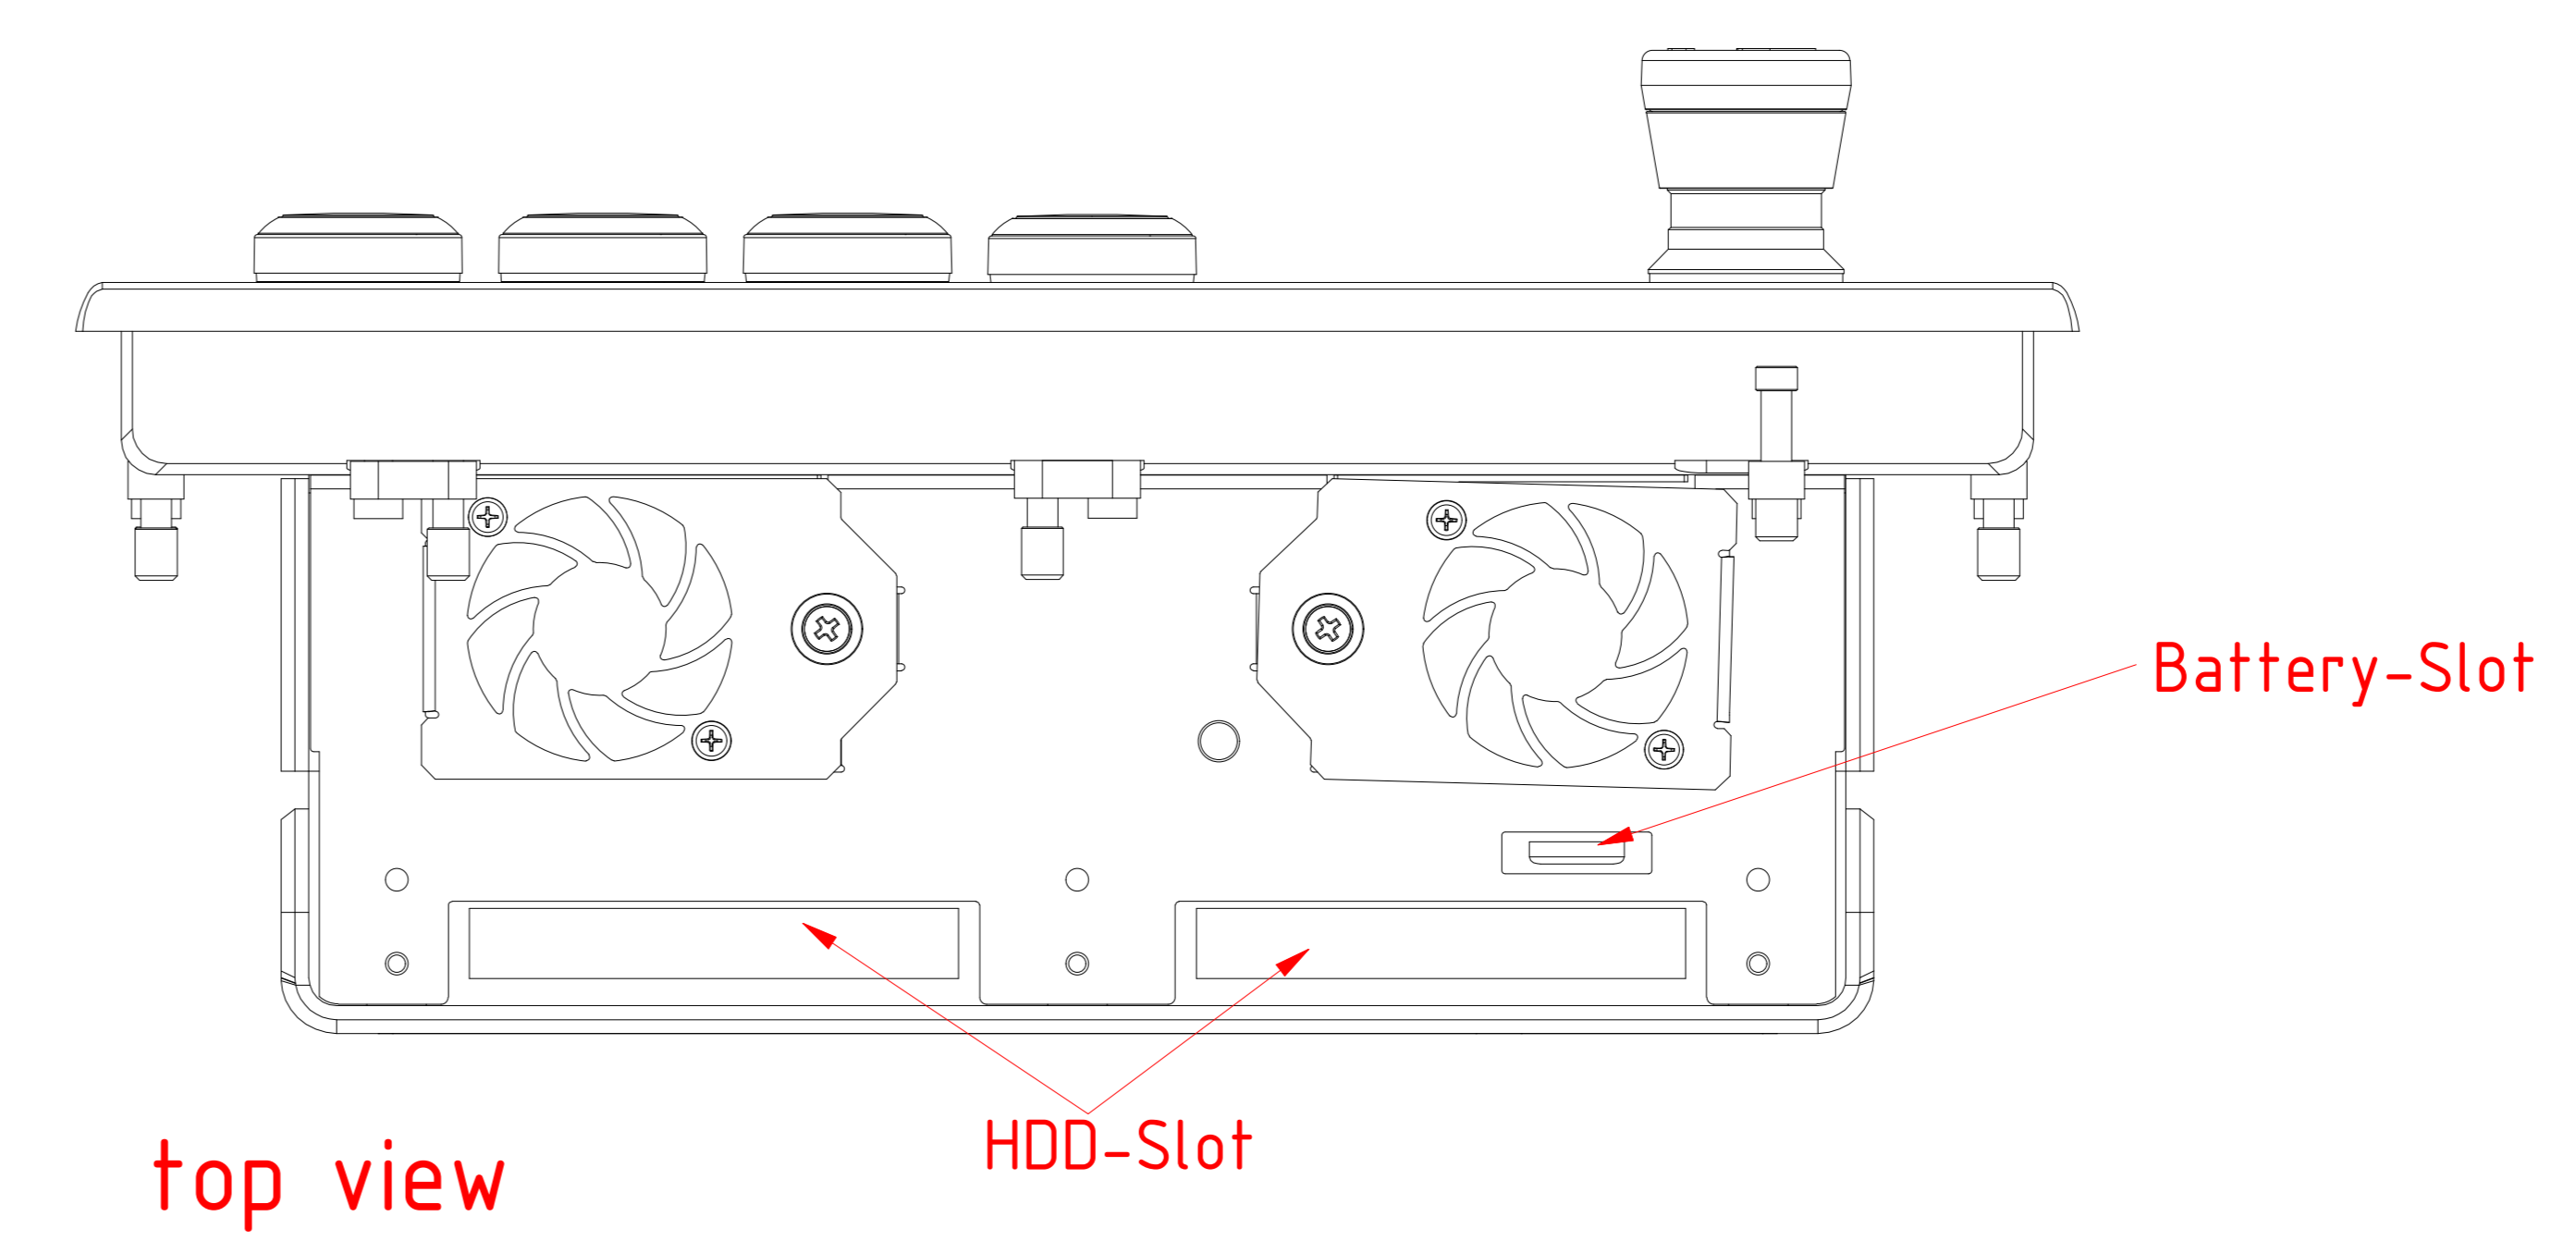

# CP2218-G015

main dimensions and  
fixing points  
dimensions in mm

front view

left view

cut out dimensions: 531.7mm x 275.6mm  
rear view

top view

scale ( 1 : 2 )