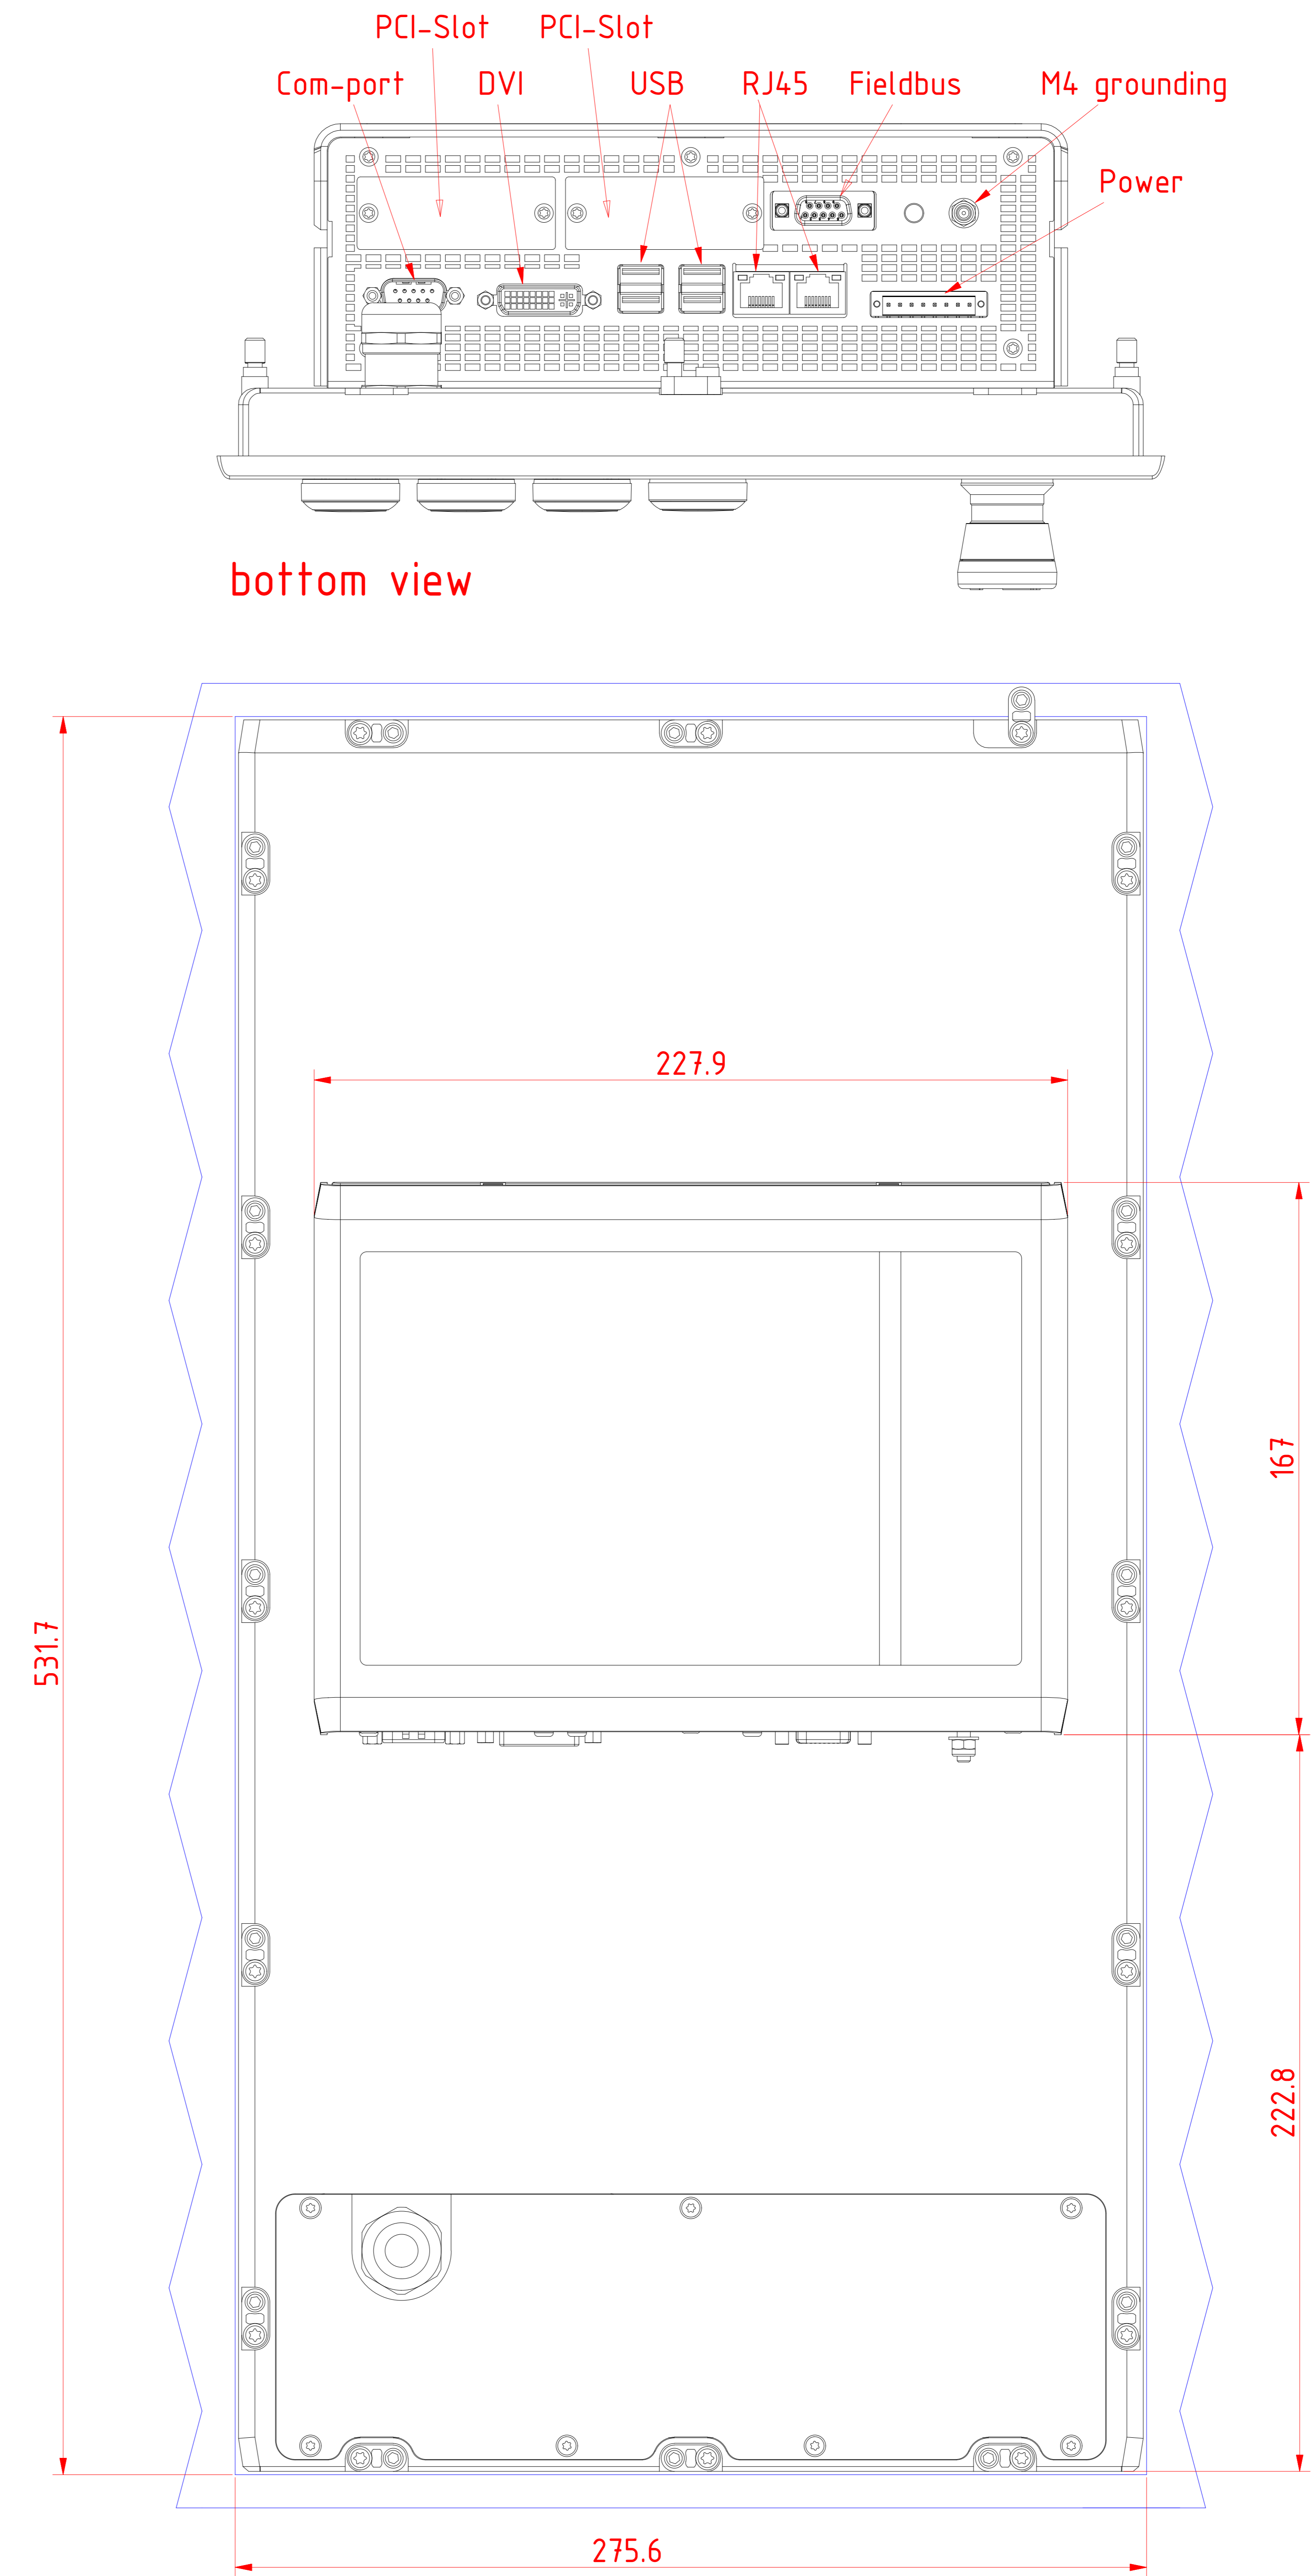

# CP2218-G015

main dimensions and  
fixing points  
dimensions in mm

front view

left view

cut out dimensions: 531.7mm x 275.6mm  
rear view

top view

scale ( 1 : 2 )