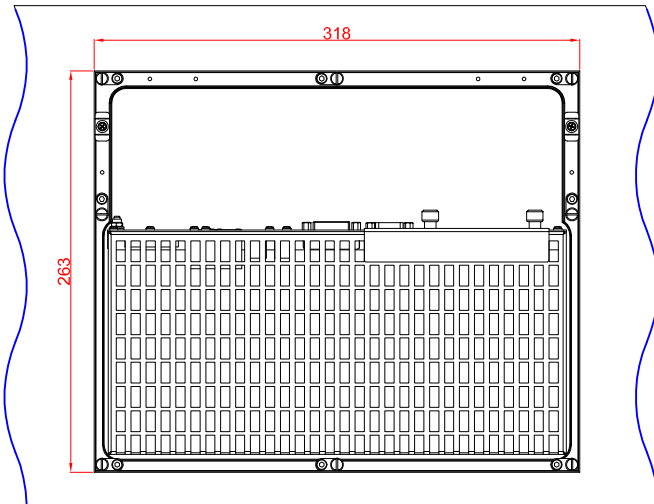

C6525-B503  
main dimensions

dimensions in mm

rear view  
with  
install measure

right view

front view

top view