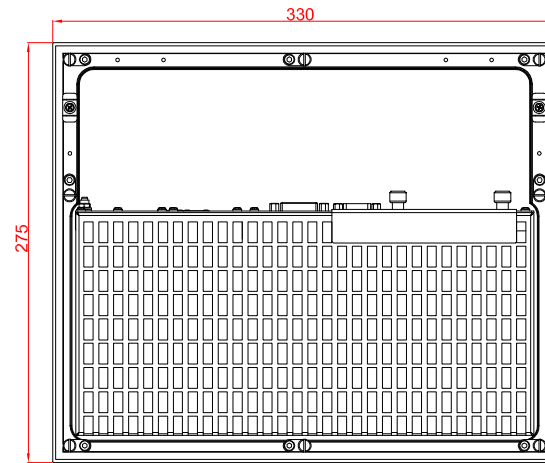

C6525-B503  
main dimensions

dimensions in mm

rear view  
with  
install measure

right view

front view

top view