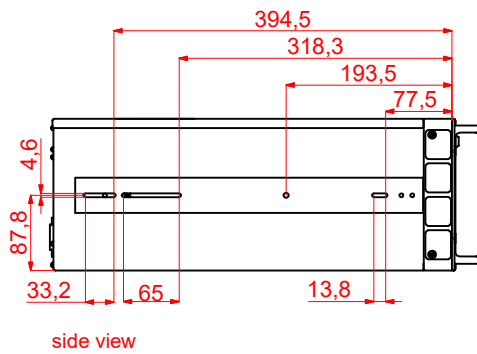

177 = 4HE

C5240

main dimensions and fixing points

dimensions in mm

C5240

with guide rail
Maedler Accuride 2907