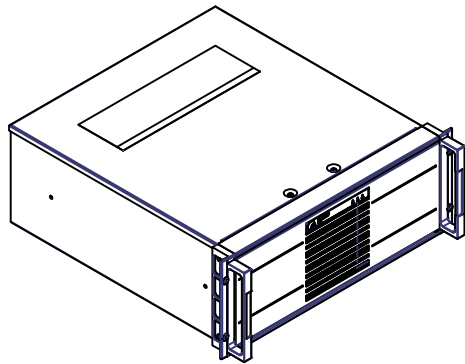

177 = 4HE

C5240

main dimensions and fixing points

dimensions in mm

C5240

with guide rail
Maedler Accuride 2907