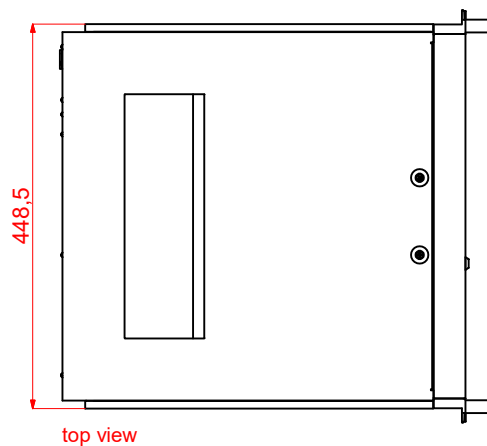

177 = 4HE

C5240

main dimensions and fixing points

dimensions in mm

C5240

with guide rail
Maedler Accuride 2907