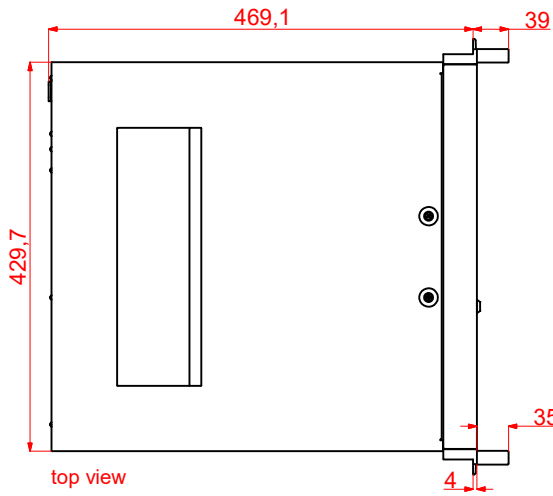

177 = 4HE

C5240

main dimensions and fixing points

dimensions in mm

C5240

with guide rail
Maedler Accuride 2907