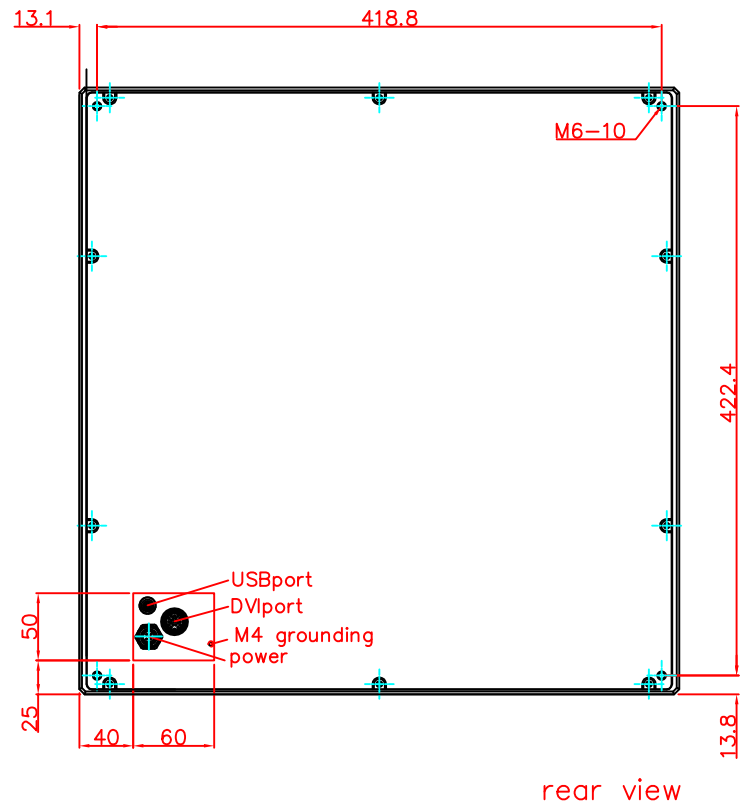

CP7942-0001
main dimensions and
fixing points

rear view

right view

front view

dimensions in mm