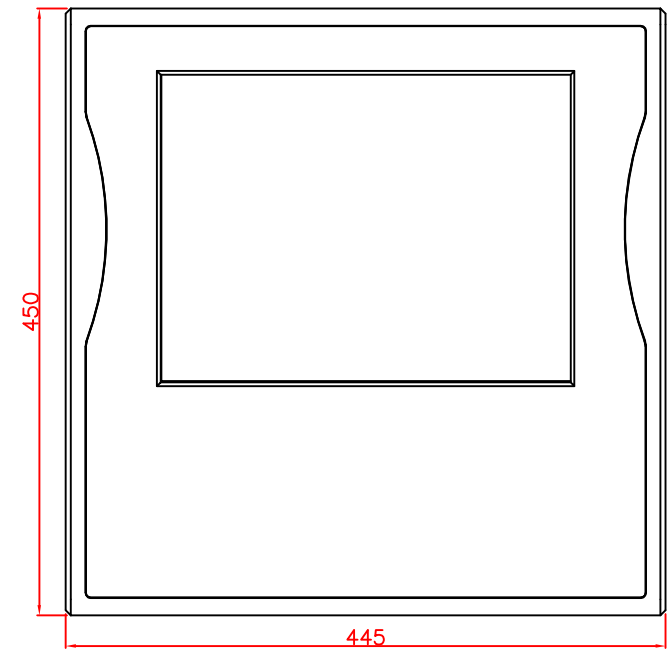

CP7942-0001
main dimensions and
fixing points

rear view

right view

front view

dimensions in mm