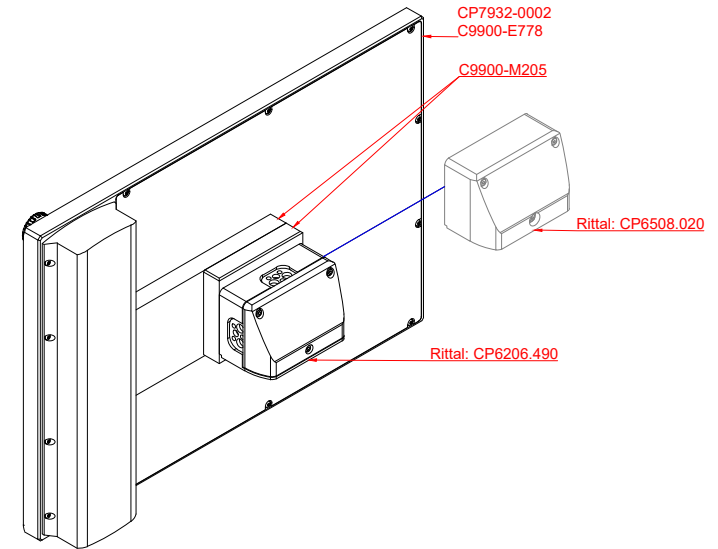

CP7932-0002  
with  
C9900-E778  
C9900-M205

connection-console (by customer)  
Rittal CP6206.490  
Rittal CP6508.020

main dimensions and fixing points

front view

side view

rear view

mounting arm adapter from top

rear view

mounting arm adapter from bottom