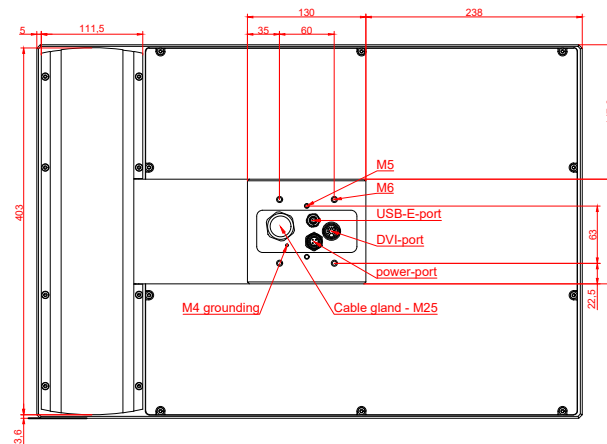

CP7932-0002  
with  
C9900-E778  
C9900-M205

connection-console (by customer)  
Rittal CP6206.490  
Rittal CP6508.020

main dimensions and fixing points

front view

side view

rear view

mounting arm adapter from top

rear view

mounting arm adapter from bottom