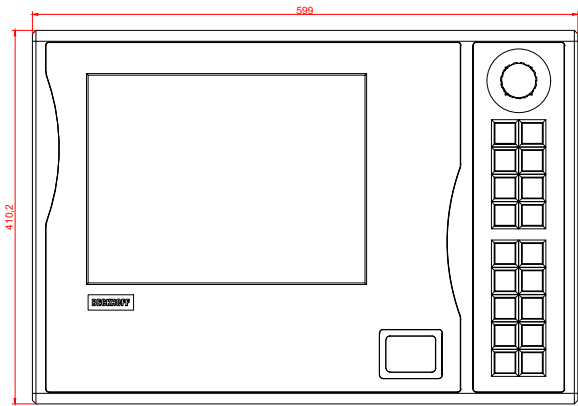

CP7932-0002  
with  
C9900-E778  
C9900-M205

connection-console (by customer)  
Rittal CP6206.490  
Rittal CP6508.020

main dimensions and fixing points

front view

side view

rear view

mounting arm adapter from top

rear view

mounting arm adapter from bottom