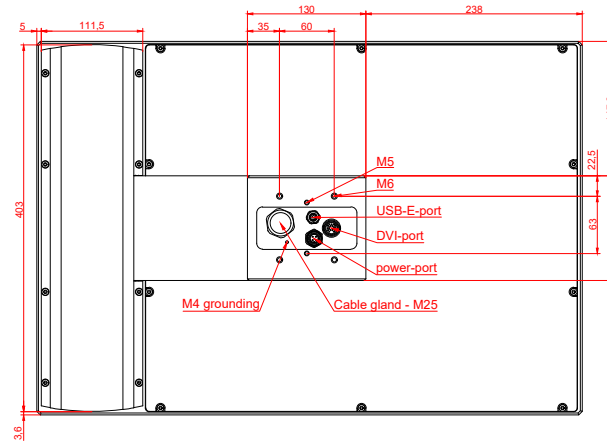

CP7932-0002  
with  
C9900-E778  
C9900-M205

connection-console (by customer)  
Rittal CP6206.490  
Rittal CP6508.020

main dimensions and fixing points

front view

side view

rear view

mounting arm adapter from top

rear view

mounting arm adapter from bottom