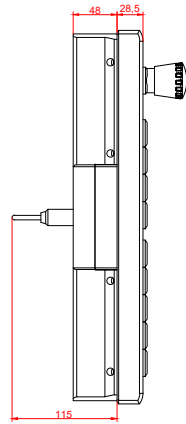

CP7932-0002  
with  
C9900-E778  
C9900-M205

connection-console (by customer)  
Rittal CP6206.490  
Rittal CP6508.020

main dimensions and fixing points

front view

side view

rear view

mounting arm adapter from top

rear view

mounting arm adapter from bottom