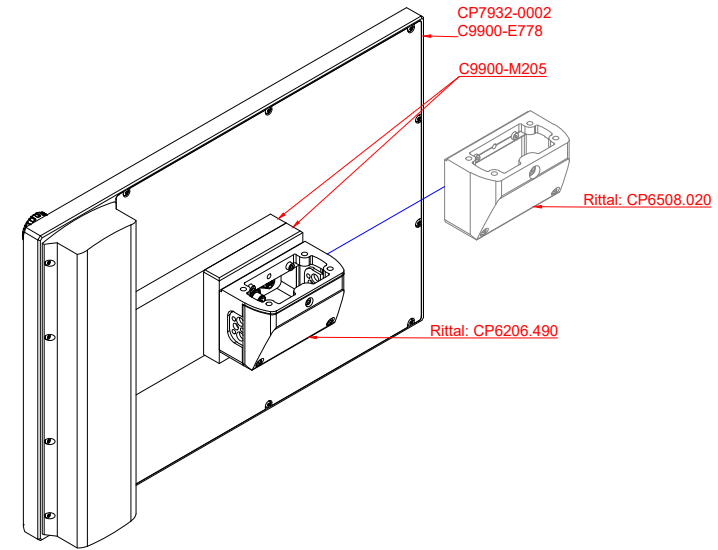

CP7932-0002  
with  
C9900-E778  
C9900-M205

connection-console (by customer)  
Rittal CP6206.490  
Rittal CP6508.020

main dimensions and fixing points

front view

side view

rear view

mounting arm adapter from top

rear view

mounting arm adapter from bottom