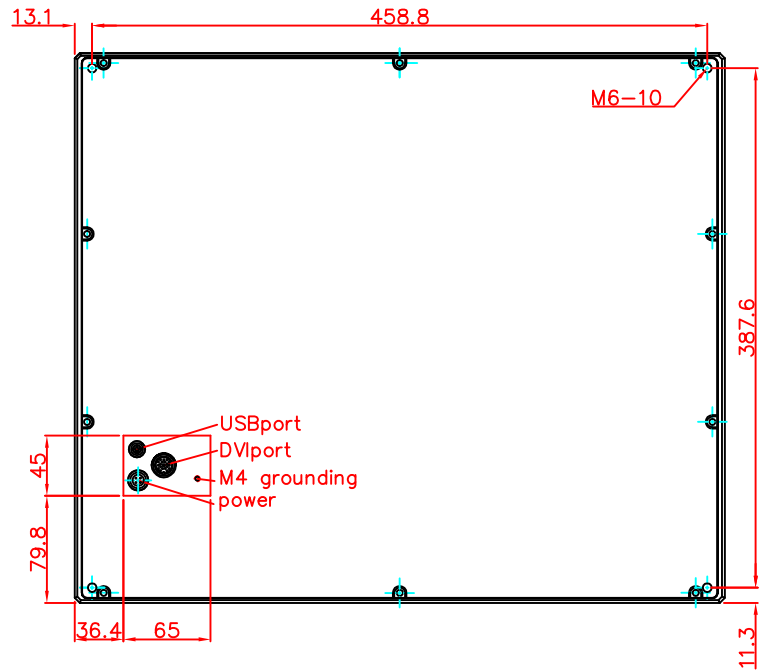

CP7932-0001

main dimensions and
fixing points

rear view

right view

front view

dimensions in mm