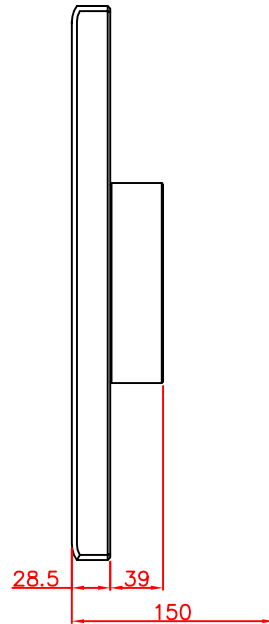

CP7932-0000-M220  
mounting arm adapter  
for  
Rittal  
CP6521.000

main dimensions and  
fixing points

rear view

right view

front view

dimensions in mm