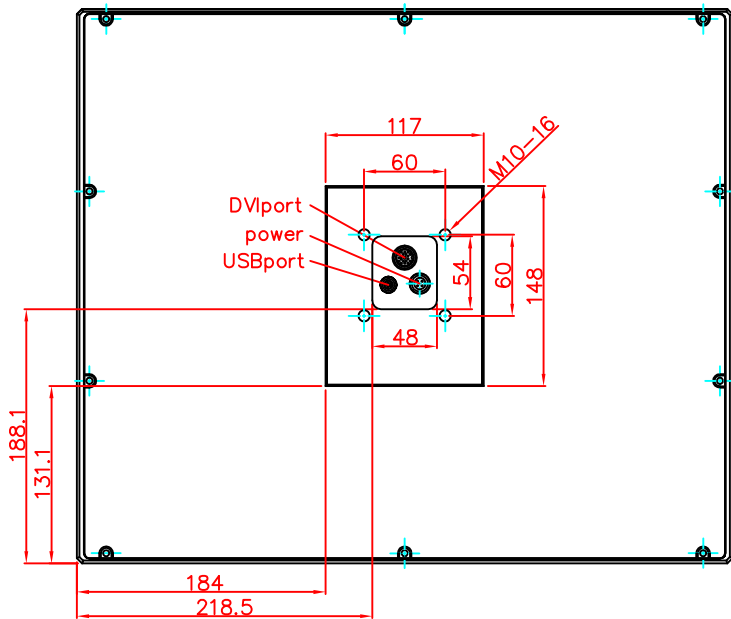

CP7932-0000-M220  
mounting arm adapter  
for  
Rittal  
CP6521.000

main dimensions and  
fixing points

rear view

right view

front view

dimensions in mm