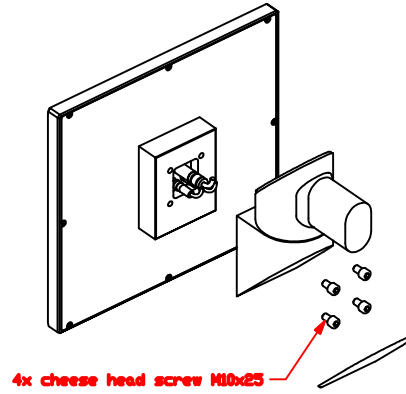

CP7932-0000-M220  
mounting arm adapter  
for  
Rittal  
CP6521.000

main dimensions and  
fixing points

rear view

right view

front view

dimensions in mm