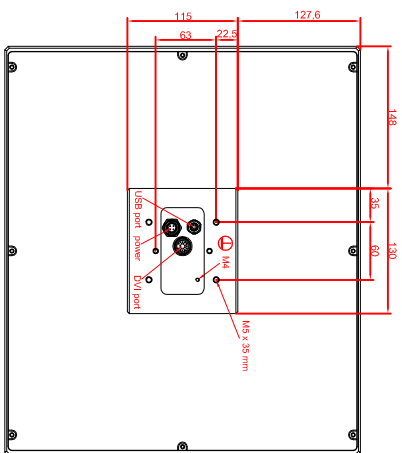

front view

left view

rear view

CP7931-0002-M235

connection-console

Ritai CP6508.020

Ritai CP6501.170

main dimensions and
fixing points

front view

left view

rear view