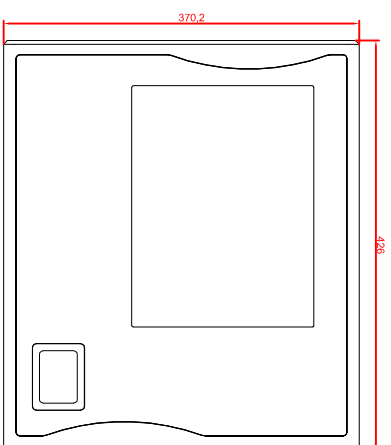

front view

left view

rear view

CP7931-0002-M235

connection-console

Ritai CP6508.020

Ritai CP6501.170

main dimensions and
fixing points

front view

left view

rear view