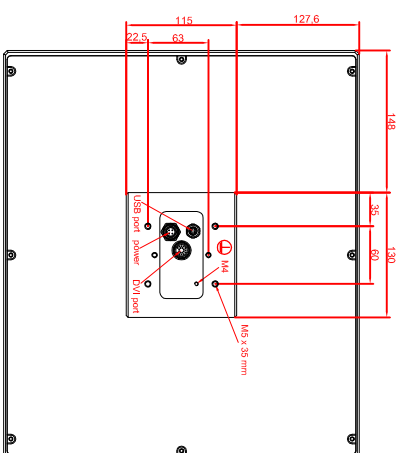

front view

left view

rear view

CP7931-0002-M235

connection-console

Ritai CP6508.020

Ritai CP6501.170

main dimensions and
fixing points

front view

left view

rear view