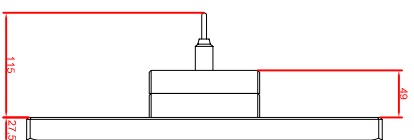

front view

left view

rear view

CP7931-0002-M235

connection-console

Ritai CP6508.020

Ritai CP6501.170

main dimensions and
fixing points

front view

left view

rear view