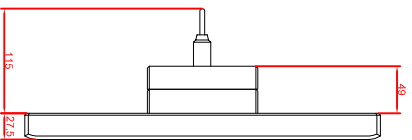

front view

left view

rear view

CP7931-0002-M235

connection-console

Ritai CP6508.020

Ritai CP6501.170

main dimensions and
fixing points

front view

left view

rear view