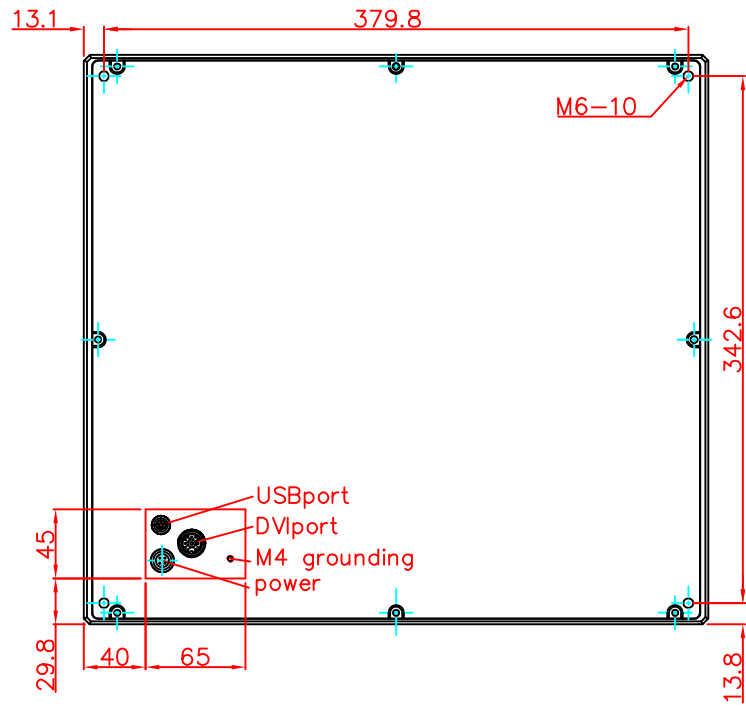

CP7931-0000  
main dimensions and  
fixing points

rear view

right view

front view

dimensions in mm