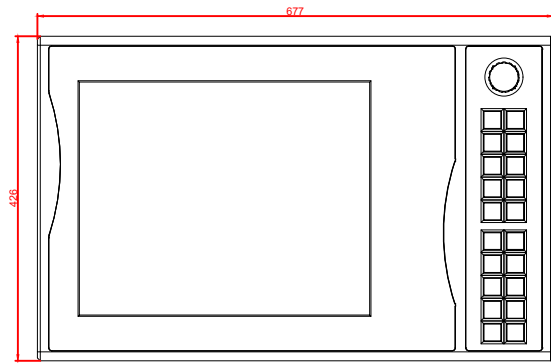

bottom view

front view

side view

rear view

CP7923-0001-0000-E169-E789-M401

connection-console
Rolec taraPlus
main dimensions and
fixing points

front view

side view

rear view