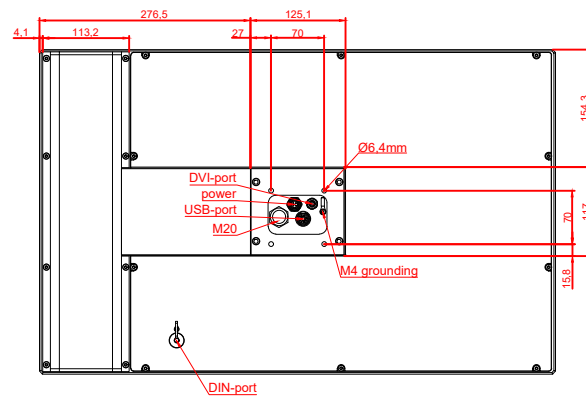

bottom view

front view

side view

rear view

CP7923-0001-0000-E169-E789-M401

connection-console
Rolec taraPlus
main dimensions and
fixing points

front view

side view

rear view