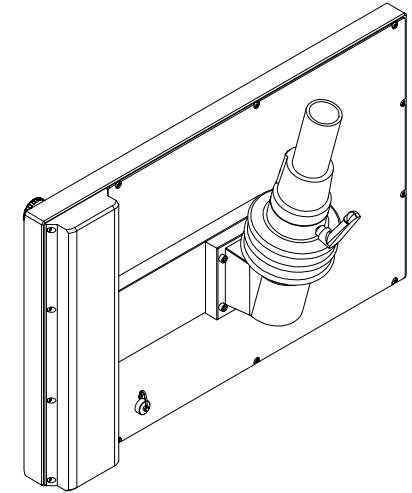

bottom view

front view

side view

rear view

CP7923-0001-0000-E169-E789-M401

connection-console
Rolec taraPlus
main dimensions and
fixing points

front view

side view

rear view