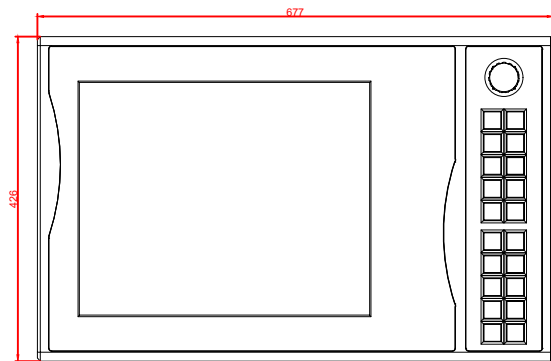

bottom view

front view

side view

rear view

CP7923-0001-0000-E169-E789-M401

connection-console
Rolec taraPlus
main dimensions and
fixing points

front view

side view

rear view