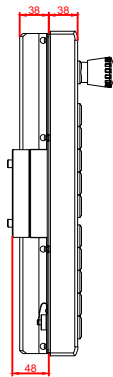

bottom view

front view

side view

rear view

CP7923-0001-0000-E169-E789-M401

connection-console
Rolec taraPlus
main dimensions and
fixing points

front view

side view

rear view