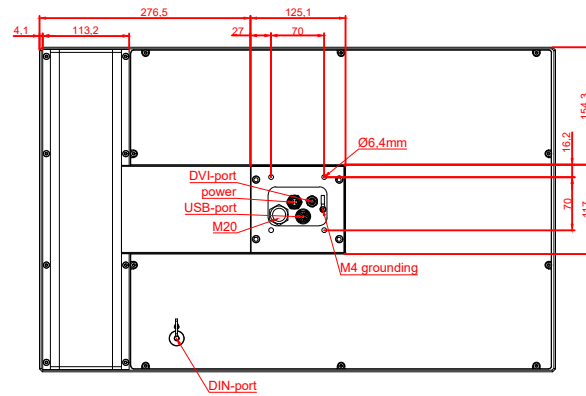

bottom view

front view

side view

rear view

CP7923-0001-0000-E169-E789-M401

connection-console
Rolec taraPlus
main dimensions and
fixing points

front view

side view

rear view