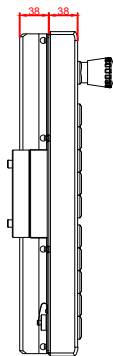

bottom view

front view

side view

rear view

CP7923-0001-0000-E169-E789-M401

connection-console
Rolec taraPlus
main dimensions and
fixing points

front view

side view

rear view