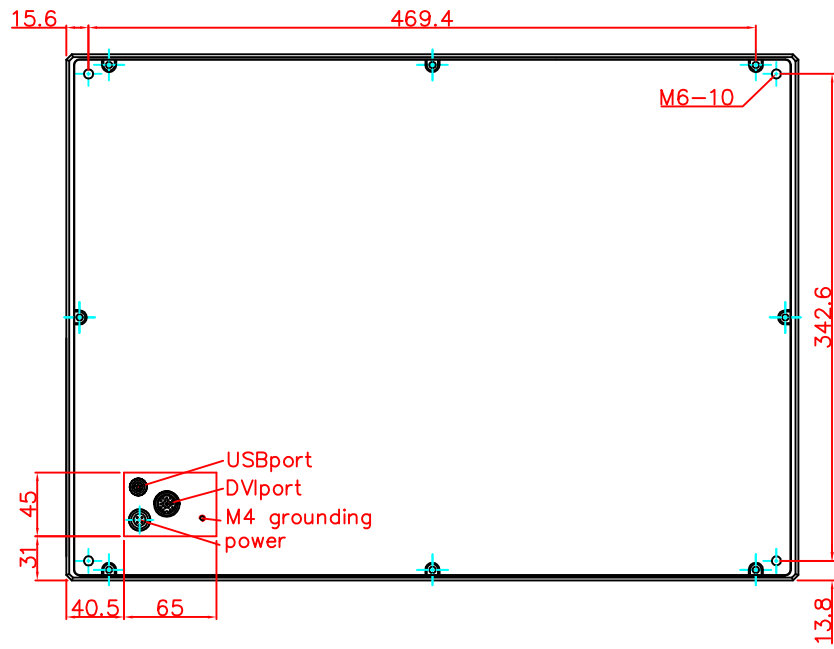

CP7922-0002

main dimensions and
fixing points

rear view

right view

front view

dimensions in mm