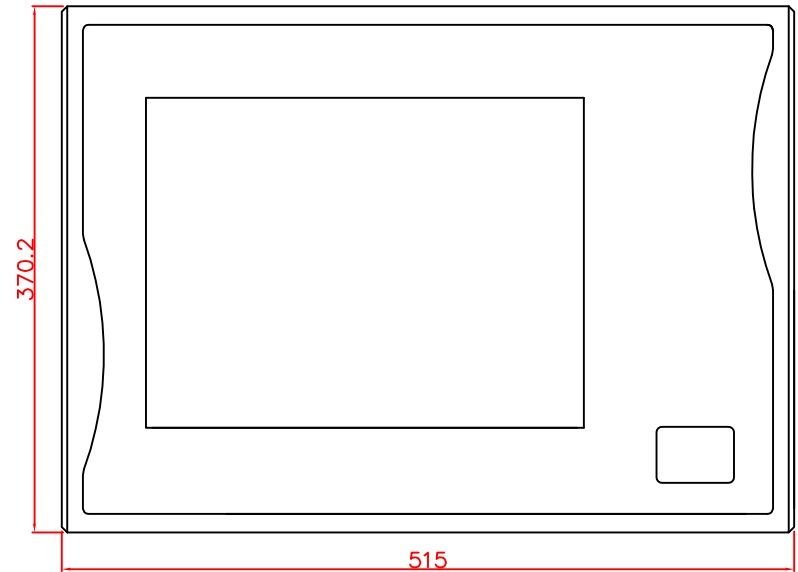

CP7922-0002

main dimensions and
fixing points

rear view

right view

front view

dimensions in mm