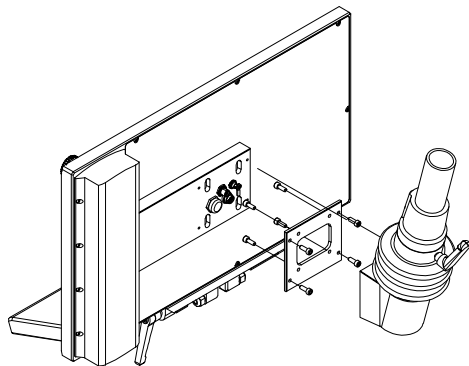

CP7922-E768-KT7100-M310

main dimensions and
fixing points

dimensions in mm

149.025.014

8x cheese head screw M6x16

149.025.013

front view

side view

rear view

top view