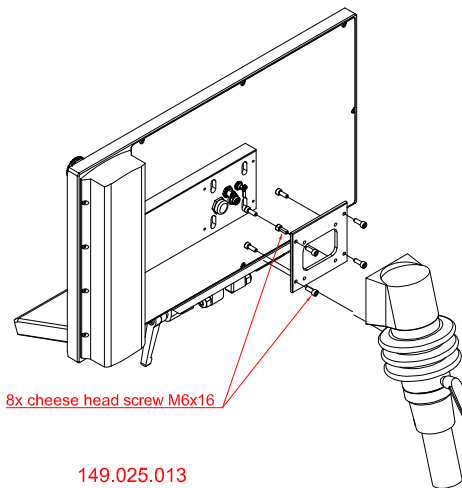

CP7922-E768-KT7100-M310

main dimensions and
fixing points

dimensions in mm

149.025.014

8x cheese head screw M6x16

149.025.013

front view

side view

rear view

top view