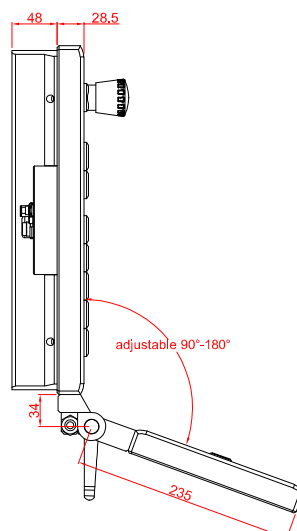

CP7922-E768-KT7100-M310

main dimensions and
fixing points

dimensions in mm

149.025.014

8x cheese head screw M6x16

149.025.013

front view

side view

rear view

top view