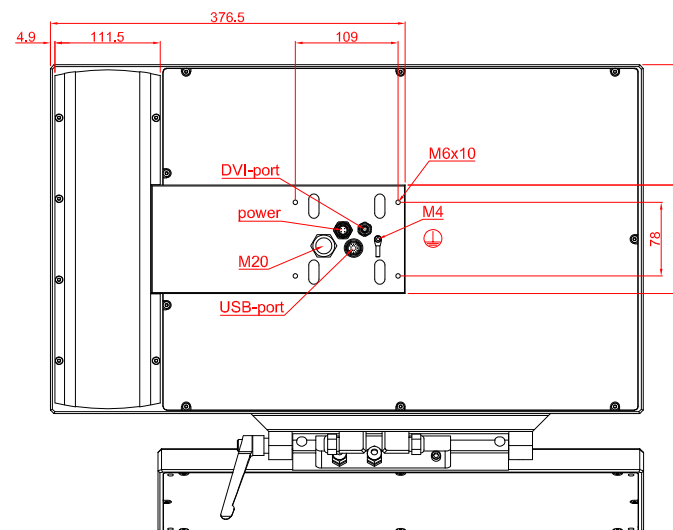

CP7922-E768-KT7100-M310

main dimensions and
fixing points

dimensions in mm

149.025.014

8x cheese head screw M6x16

149.025.013

front view

side view

rear view

top view