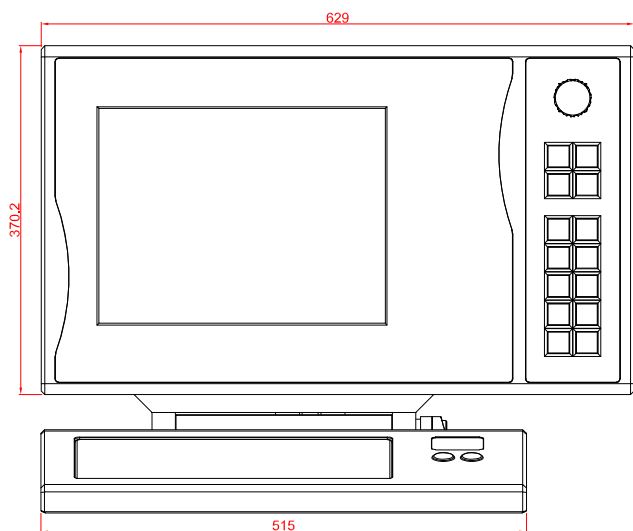

CP7922-E768-KT7100-M310

main dimensions and
fixing points

dimensions in mm

149.025.014

8x cheese head screw M6x16

149.025.013

front view

side view

rear view

top view