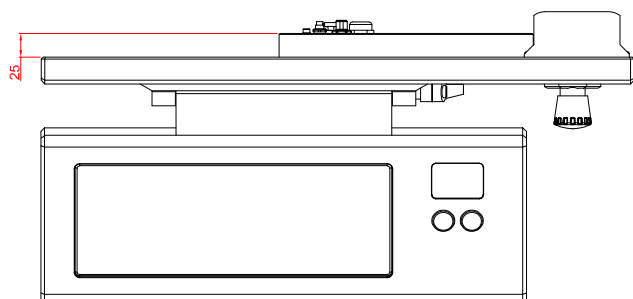

CP7922-E768-KT7100-M310

main dimensions and
fixing points

dimensions in mm

149.025.014

8x cheese head screw M6x16

149.025.013

front view

side view

rear view

top view