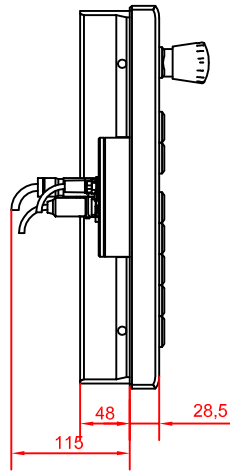

bottom view

front view

left view

rear view

CP7922-0001-E767
arm adapter for
Rolec - Tara - suspension adaption
146.025.019

main dimensions and
fixing points

dimensions in mm

149.025.013