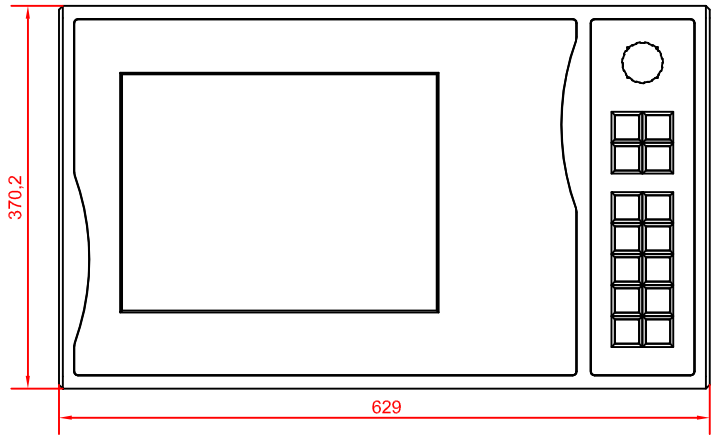

bottom view

front view

left view

rear view

CP7922-0001-E767
arm adapter for
Rolec - Tara - suspension adaption
146.025.019

main dimensions and
fixing points

dimensions in mm

149.025.013