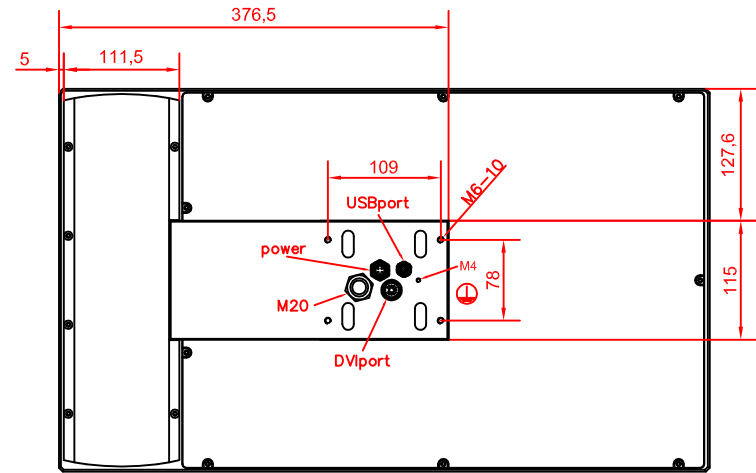

bottom view

front view

left view

rear view

CP7922-0001-E767
arm adapter for
Rolec - Tara - suspension adaption
146.025.019

main dimensions and
fixing points

dimensions in mm

149.025.013