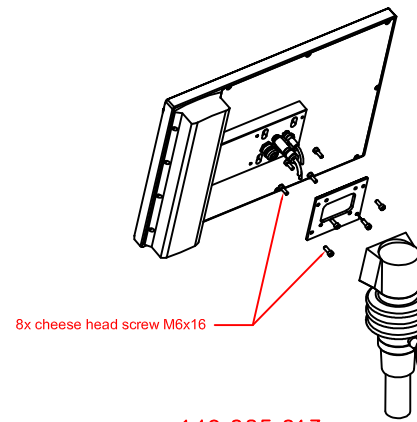

bottom view

front view

left view

rear view

CP7922-0001-E767
arm adapter for
Rolec - Tara - suspension adaption
146.025.019

main dimensions and
fixing points

dimensions in mm

149.025.013