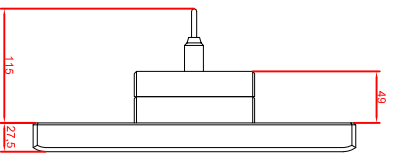

front view

left view

rear view

CP7921-0001-M235
 connection-console
 Rittal CP6508.020
 Rittal CP6501.170
 main dimensions and
 fixing points

front view

left view

rear view