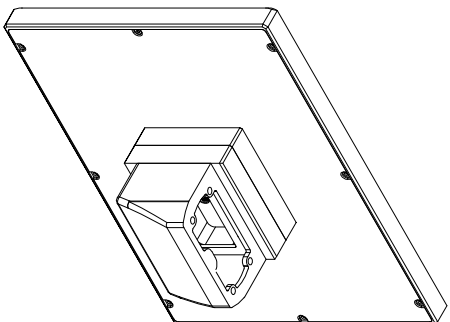

front view

left view

rear view

CP7921-0001-M235
 connection-console
 Rittal CP6508.020
 Rittal CP6501.170
 main dimensions and
 fixing points

front view

left view

rear view