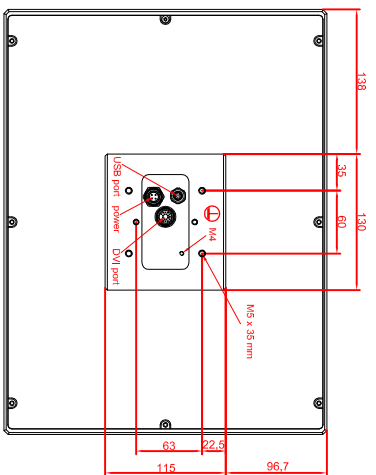

front view

left view

rear view

CP7921-0001-M235
 connection-console
 Rittal CP6508.020
 Rittal CP6501.170
 main dimensions and
 fixing points

front view

left view

rear view