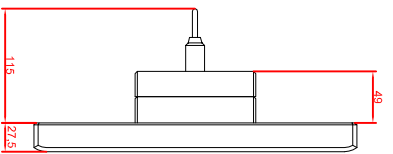

front view

left view

rear view

CP7921-0001-M235
 connection-console
 Rittal CP6508.020
 Rittal CP6501.170
 main dimensions and
 fixing points

front view

left view

rear view