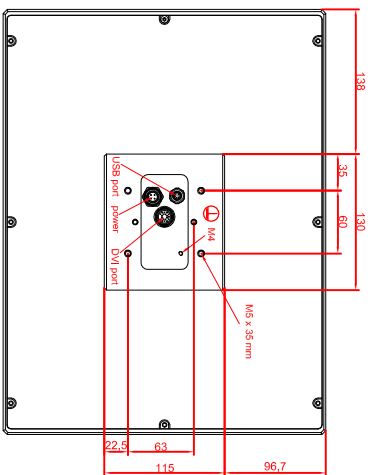

front view

left view

rear view

CP7921-0001-M235
 connection-console
 Rittal CP6508.020
 Rittal CP6501.170
 main dimensions and
 fixing points

front view

left view

rear view