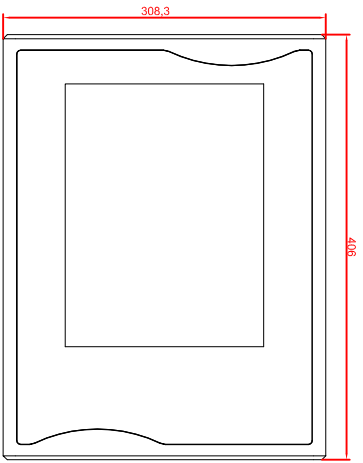

front view

left view

rear view

CP7921-0001-M235
 connection-console
 Rittal CP6508.020
 Rittal CP6501.170
 main dimensions and
 fixing points

front view

left view

rear view