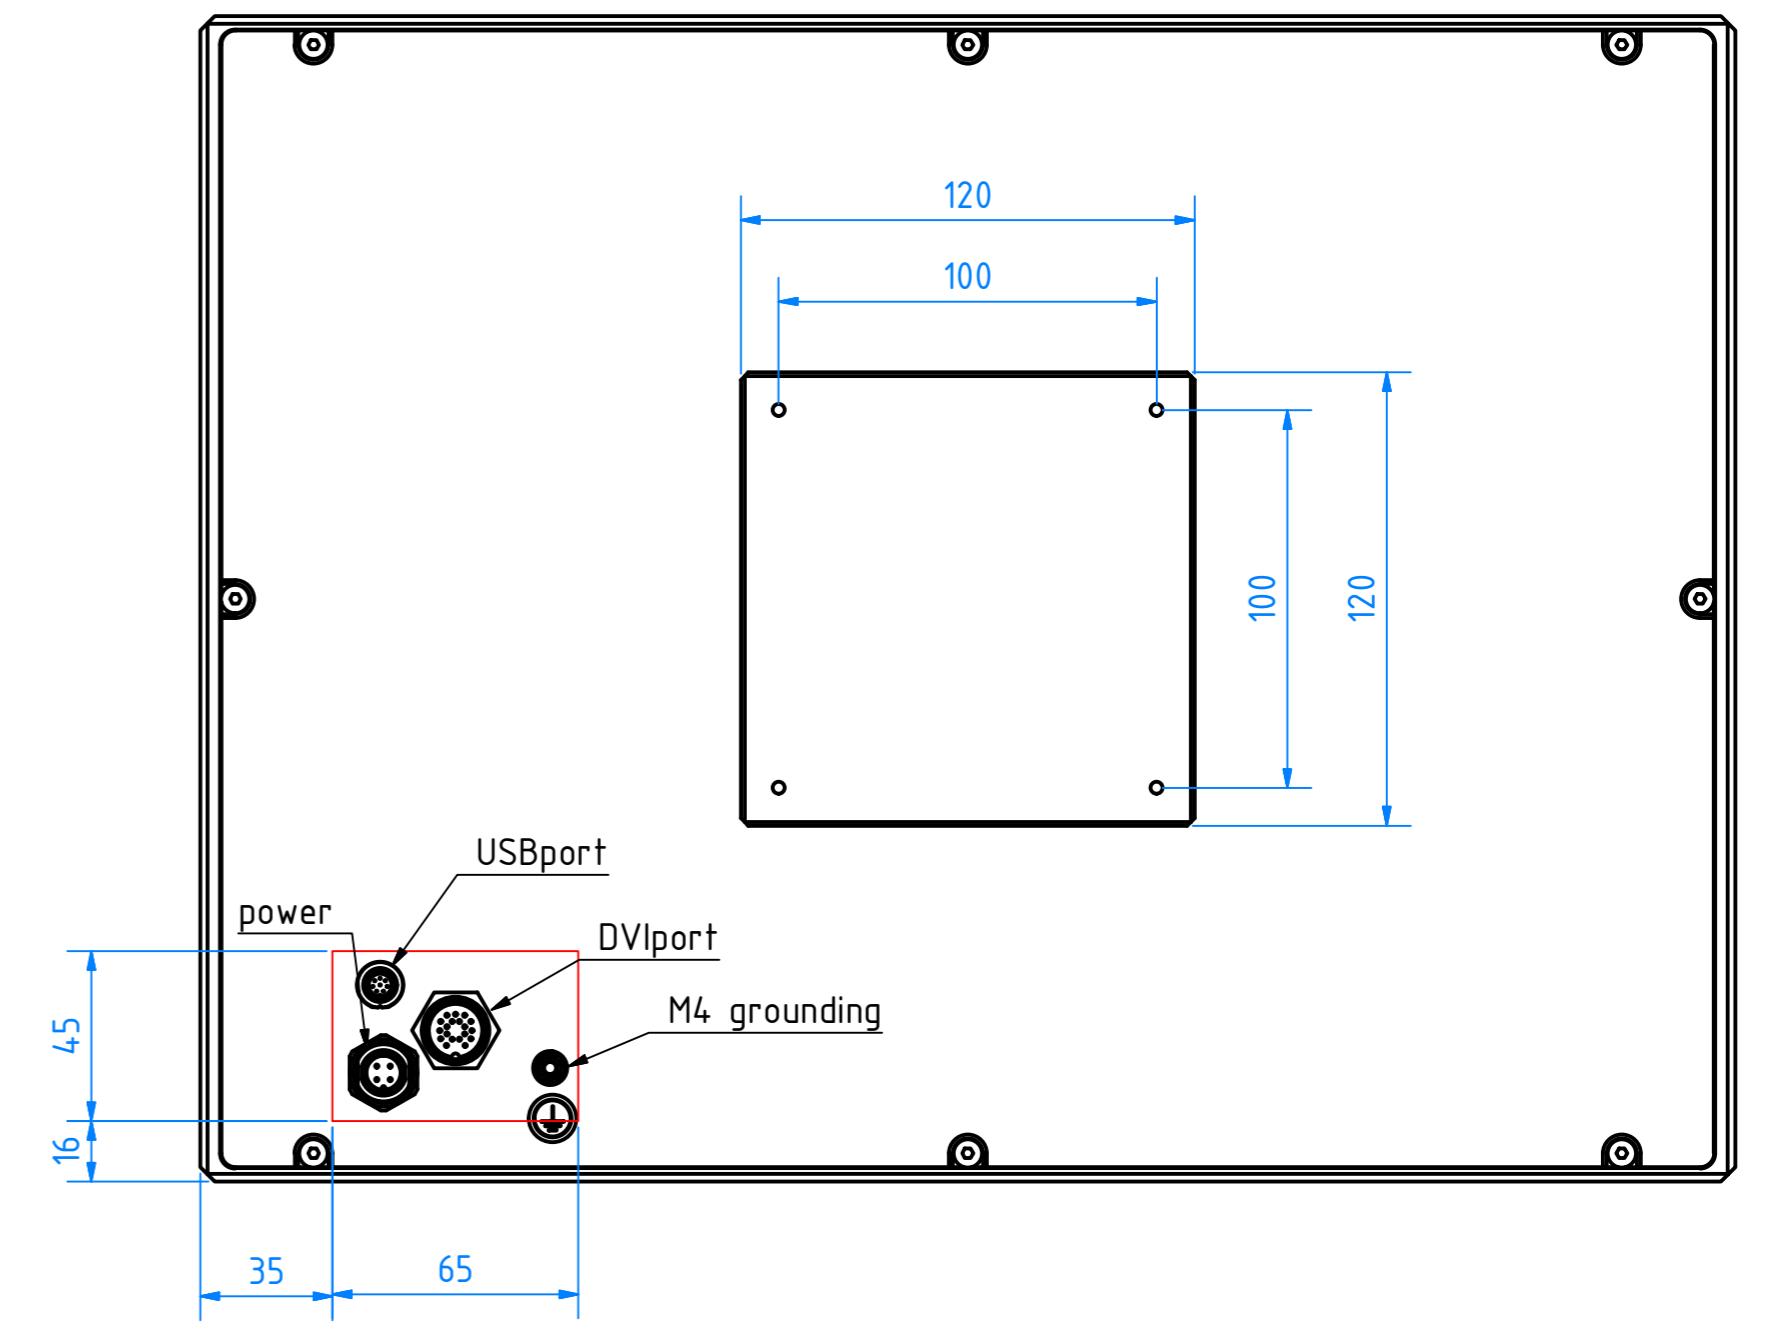

front view

left view

rear view

		Finish:	Scale: 1:1	Item-No.:
		BECKHOFF D-33415 Verl/Phone:+49/ 05246/963-0 <small>New Automation Technology marketingipc@beckhoff.com</small>		
Date	Name	Title:		
04.07.2013	JenniferF	CP7921-0001-M234		
		main dimensions and fixing points		
		Material:	Drawing-No.:	1/1
				A2
Status	Revision	Date	Name	Root: