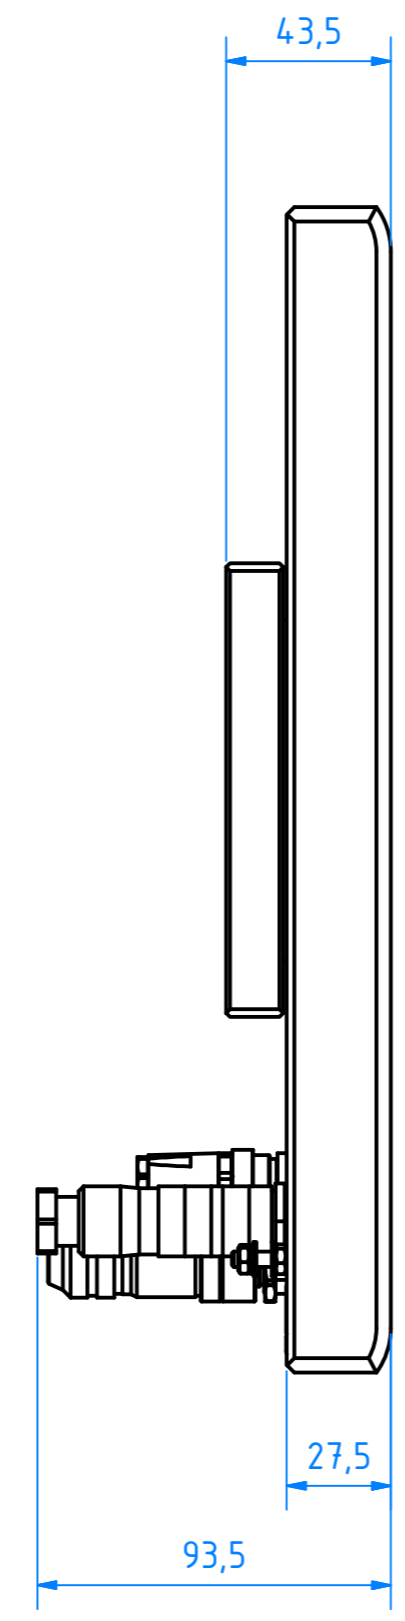

front view

left view

rear view

		Finish:	Scale: 1:1	Item-No.:
		BECKHOFF D-33415 Verl/Phone:+49/ 05246/963-0 <small>New Automation Technology marketingipc@beckhoff.com</small>		
Date	Name	Title:		
04.07.2013	JenniferF	CP7921-0001-M234		
		main dimensions and fixing points		
		Material:	Drawing-No.:	1/1
				A2
Status	Revision	Date	Name	Root: