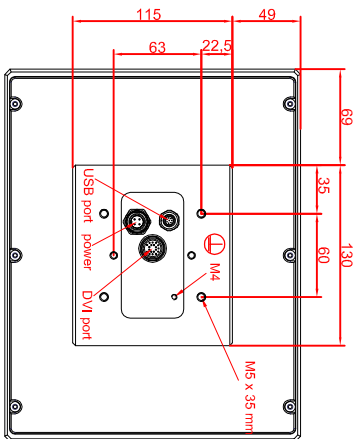

front view

left view

rear view

CP7919-0001-M235
 connection-console
 Rittal CP6508.020
 Rittal CP6501.170

main dimensions and
 fixing points

front view

left view

rear view