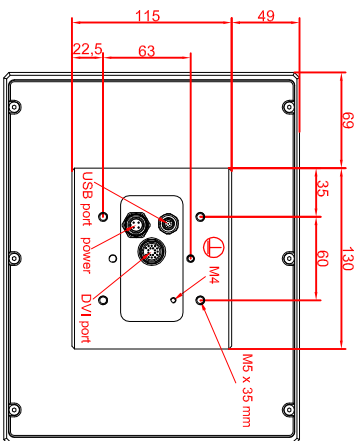

front view

left view

rear view

CP7919-0001-M235
 connection-console
 Rittal CP6508.020
 Rittal CP6501.170

main dimensions and
 fixing points

front view

left view

rear view