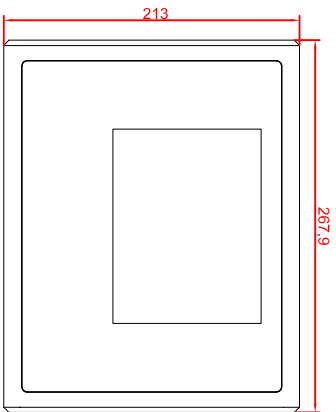

front view

left view

rear view

CP7919-0001-M235
 connection-console
 Rittal CP6508.020
 Rittal CP6501.170

main dimensions and
 fixing points

front view

left view

rear view