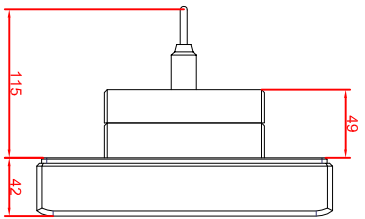

front view

left view

rear view

CP7919-0001-M235
 connection-console
 Rittal CP6508.020
 Rittal CP6501.170

main dimensions and
 fixing points

front view

left view

rear view