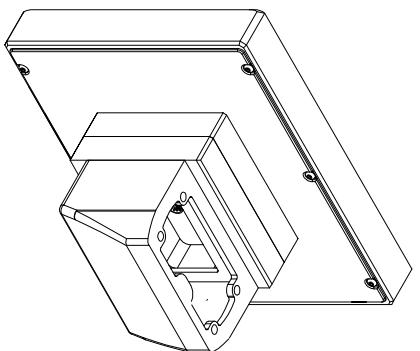

front view

left view

rear view

CP7919-0001-M235
 connection-console
 Rittal CP6508.020
 Rittal CP6501.170

main dimensions and
 fixing points

front view

left view

rear view