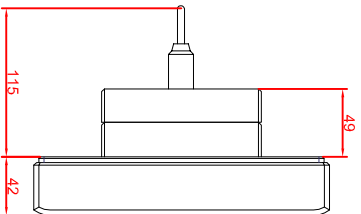

front view

left view

rear view

CP7919-0001-M235
 connection-console
 Rittal CP6508.020
 Rittal CP6501.170

main dimensions and
 fixing points

front view

left view

rear view