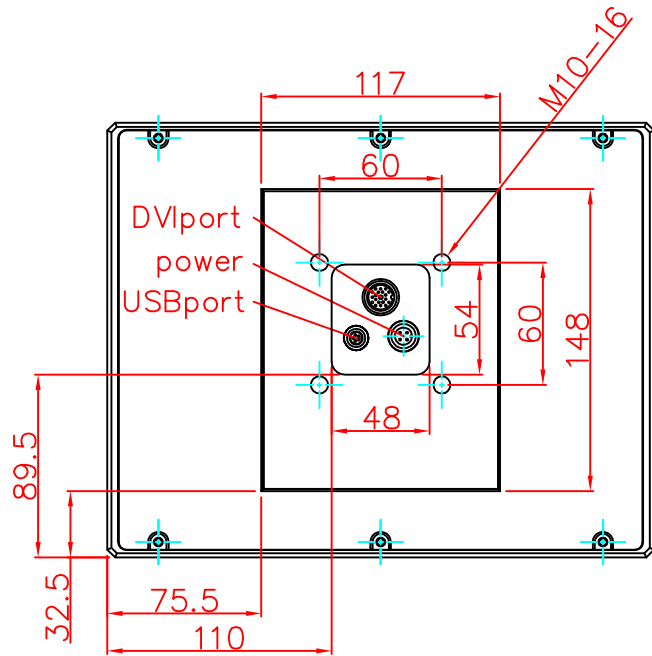

CP7919-0001-M220
mounting arm adapter
for
Rittal
CP6521.000

main dimensions and
fixing points

rear view

right view

front view

dimensions in mm