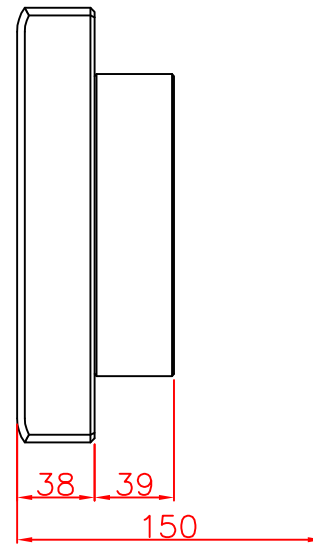

CP7919-0001-M220
mounting arm adapter
for
Rittal
CP6521.000

main dimensions and
fixing points

rear view

right view

front view

dimensions in mm