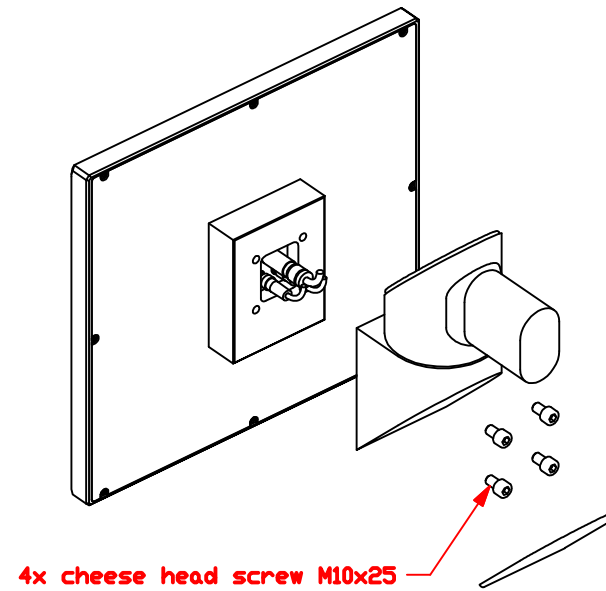

CP7919-0001-M220
mounting arm adapter
for
Rittal
CP6521.000

main dimensions and
fixing points

rear view

right view

front view

dimensions in mm