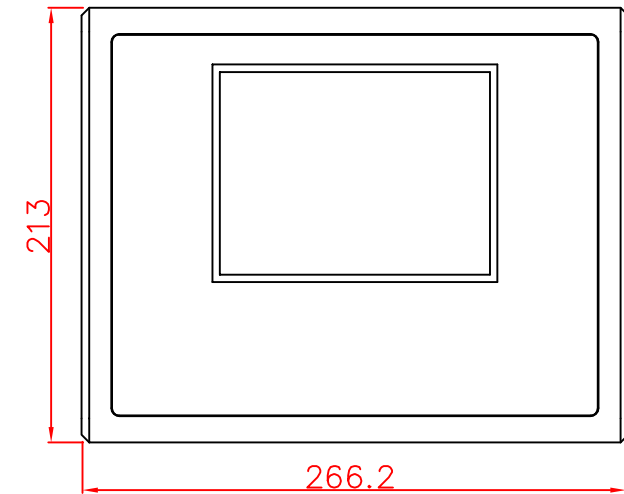

CP7919-0001-M220
mounting arm adapter
for
Rittal
CP6521.000

main dimensions and
fixing points

rear view

right view

front view

dimensions in mm