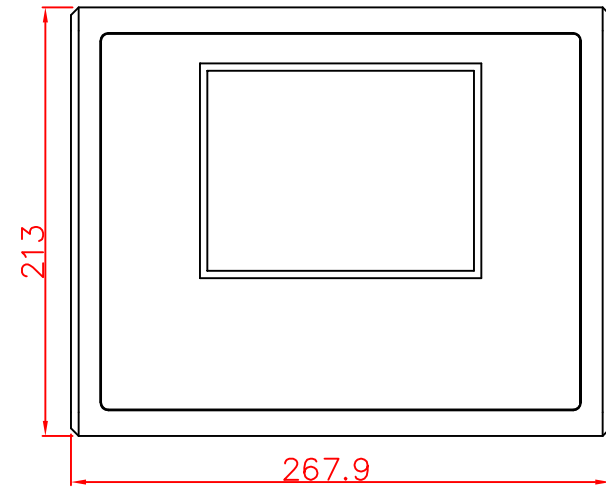

CP7919-0000

main dimensions and
fixing points

rear view

right view

front view

dimensions in mm