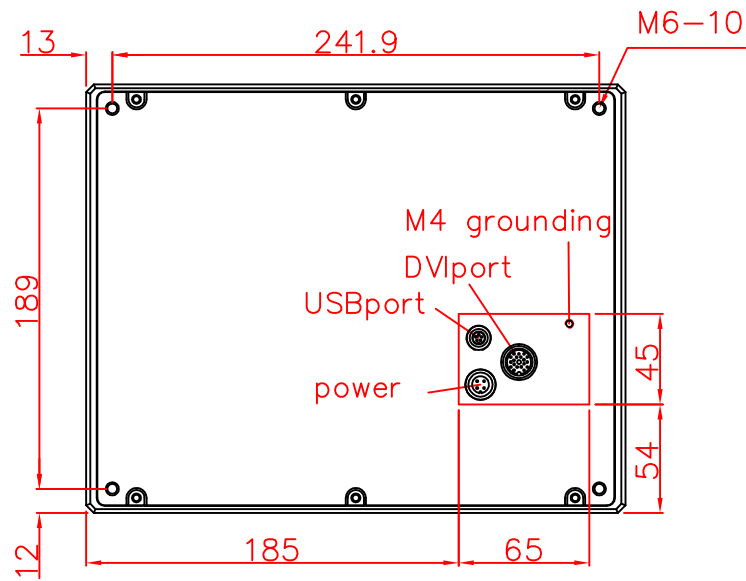

CP7919-0000

main dimensions and
fixing points

rear view

right view

front view

dimensions in mm