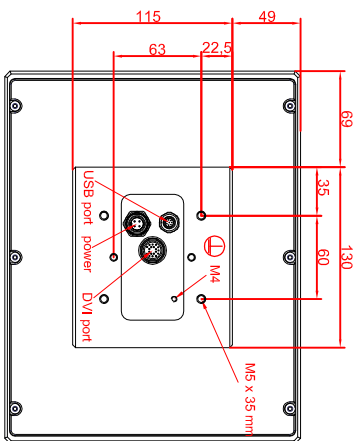

front view

left view

rear view

CP7919-0000-M235

connection-console

Rittal CP6508.020

Rittal CP6501.170

main dimensions and
fixing points

front view

left view

rear view