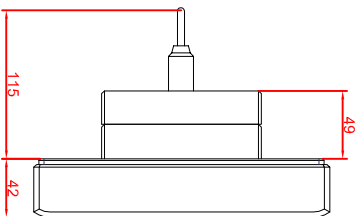

front view

left view

rear view

CP7919-0000-M235

connection-console

Rittal CP6508.020

Rittal CP6501.170

main dimensions and
fixing points

front view

left view

rear view