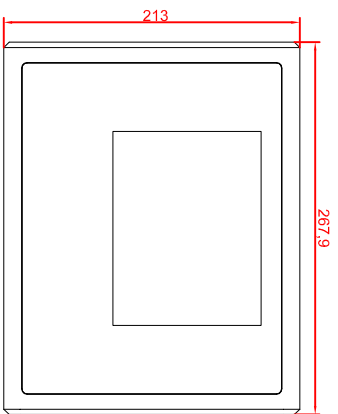

front view

left view

rear view

CP7919-0000-M235

connection-console

Rittal CP6508.020

Rittal CP6501.170

main dimensions and
fixing points

front view

left view

rear view