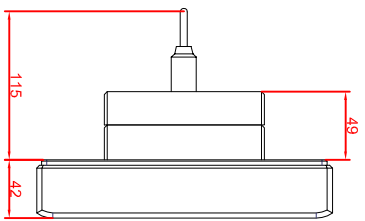

front view

left view

rear view

CP7919-0000-M235

connection-console

Rittal CP6508.020

Rittal CP6501.170

main dimensions and
fixing points

front view

left view

rear view