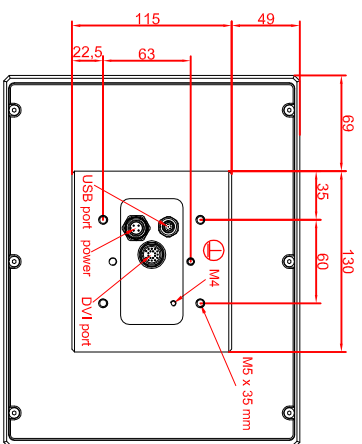

front view

left view

rear view

CP7919-0000-M235

connection-console

Rittal CP6508.020

Rittal CP6501.170

main dimensions and
fixing points

front view

left view

rear view