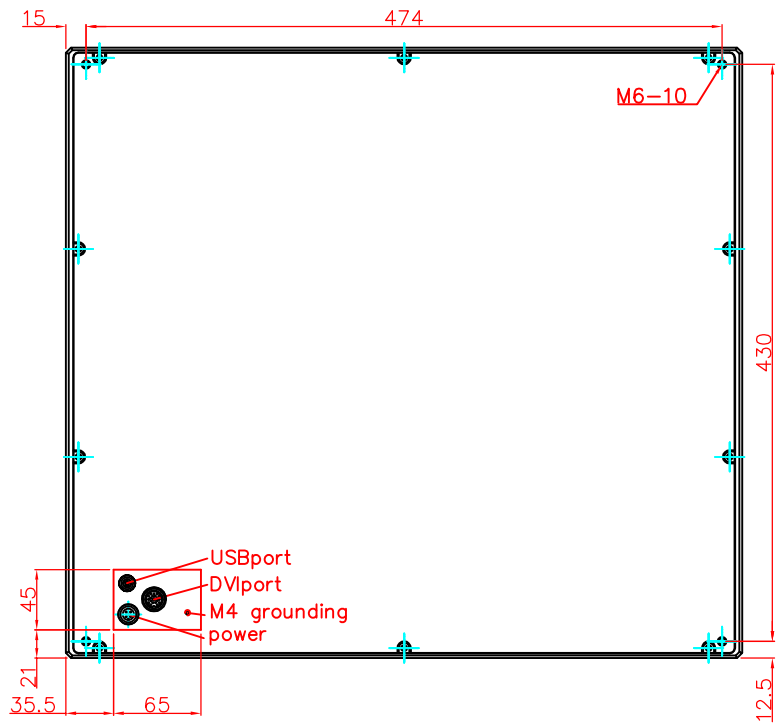

CP7913-0001

main dimensions and
fixing points

dimensions in mm

rear view

right view

front view