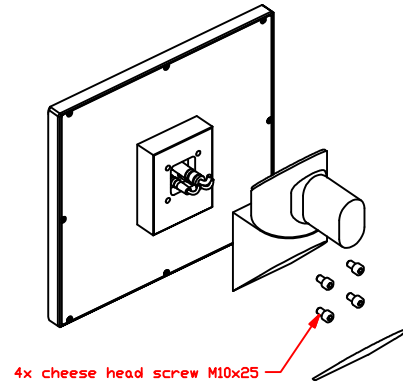

CP7913-0000-M220
mounting arm adapter
for
Rittal
CP6521.000

main dimensions and
fixing points

dimensions in mm

rear view

right view

front view