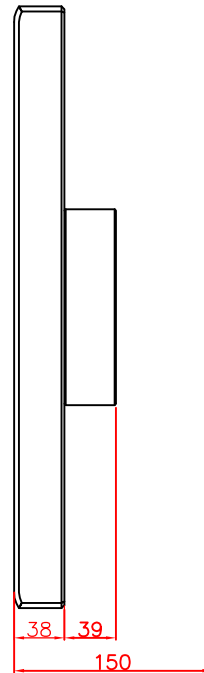

CP7913-0000-M220
mounting arm adapter
for
Rittal
CP6521.000

main dimensions and
fixing points

dimensions in mm

rear view

right view

front view