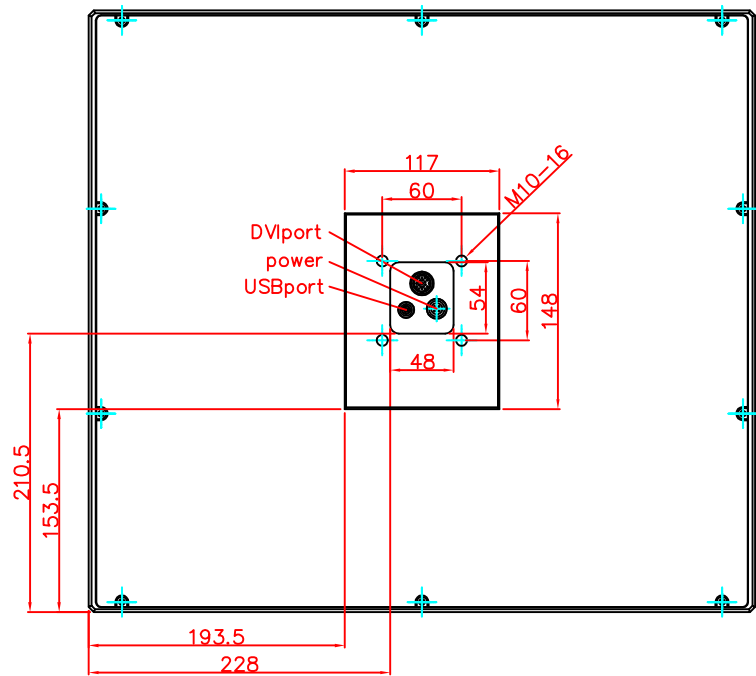

CP7913-0000-M220
mounting arm adapter
for
Rittal
CP6521.000

main dimensions and
fixing points

dimensions in mm

rear view

right view

front view