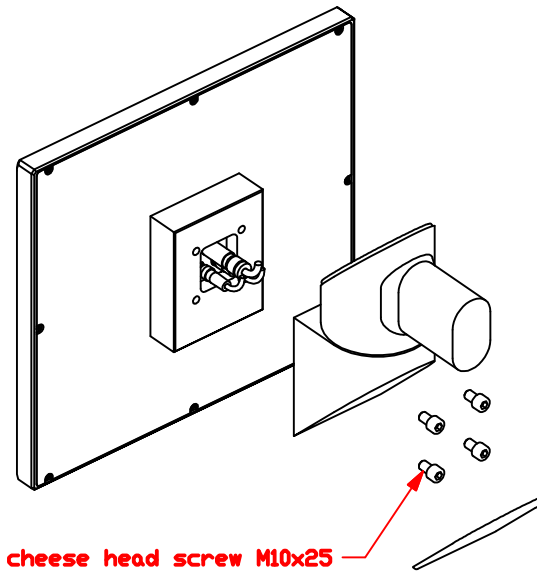

CP7909-0001-M220  
mounting arm adapter  
for  
Rittal  
CP6521.000

main dimensions and  
fixing points

rear view

right view

front view

dimensions in mm