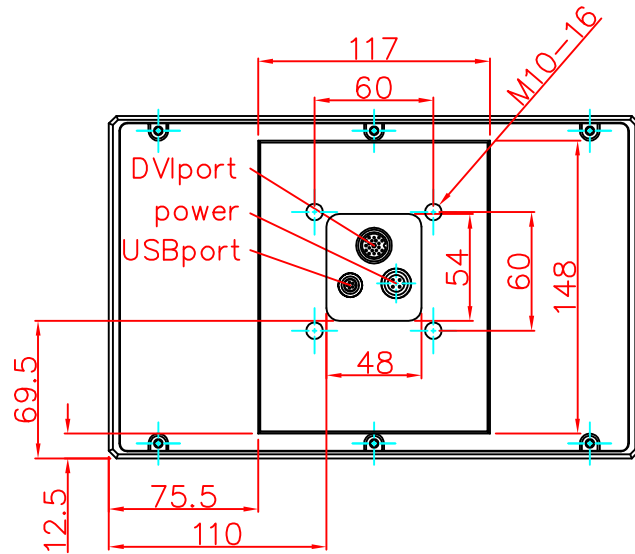

CP7909-0001-M220  
mounting arm adapter  
for  
Rittal  
CP6521.000

main dimensions and  
fixing points

rear view

right view

front view

dimensions in mm