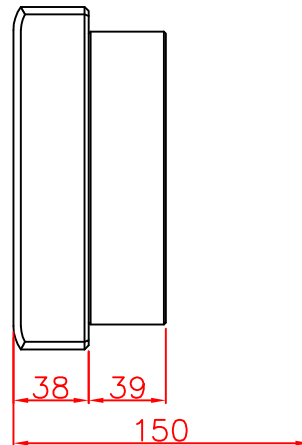

CP7909-0001-M220  
mounting arm adapter  
for  
Rittal  
CP6521.000

main dimensions and  
fixing points

rear view

right view

front view

dimensions in mm