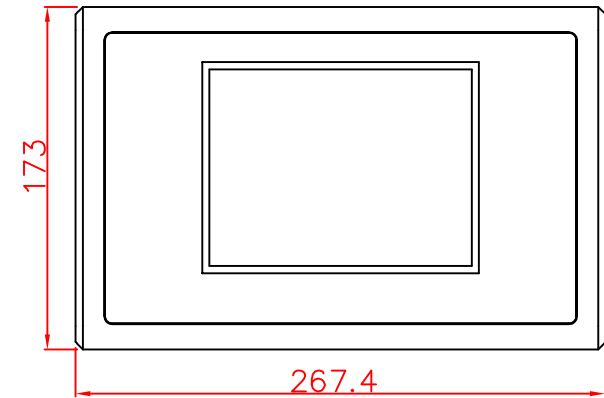

CP7909-0001-M220  
mounting arm adapter  
for  
Rittal  
CP6521.000

main dimensions and  
fixing points

rear view

right view

front view

dimensions in mm