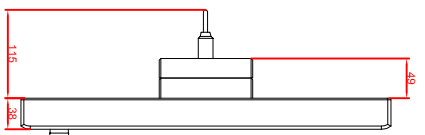

front view

left view

rear view

CP7903-0021-AM235
 connection-console
 Ritlial CP6508.020
 Ritlial CP6501.170
 main dimensions and
 fixing points

front view

left view

rear view