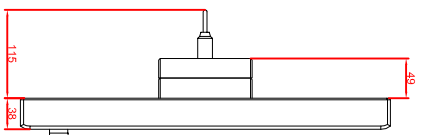

front view

left view

rear view

CP7903-0021-AM235
 connection-console
 Ritlial CP6508.020
 Ritlial CP6501.170
 main dimensions and
 fixing points

front view

left view

rear view