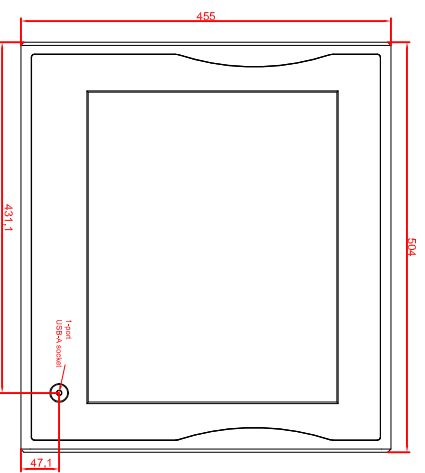

front view

left view

rear view

CP7903-0021-AM235
 connection-console
 Ritlial CP6508.020
 Ritlial CP6501.170
 main dimensions and
 fixing points

front view

left view

rear view