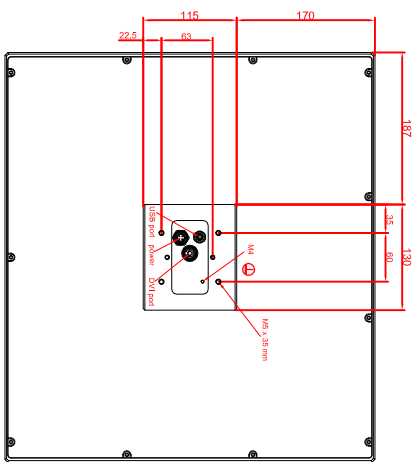

front view

left view

rear view

CP7903-0021-AM235
 connection-console
 Ritlial CP6508.020
 Ritlial CP6501.170
 main dimensions and
 fixing points

front view

left view

rear view