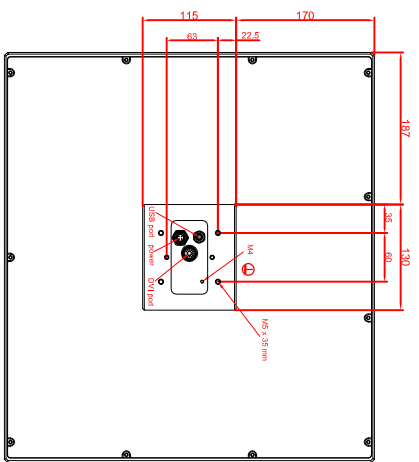

front view

left view

rear view

CP7903-0021-AM235
 connection-console
 Ritlial CP6508.020
 Ritlial CP6501.170
 main dimensions and
 fixing points

front view

left view

rear view