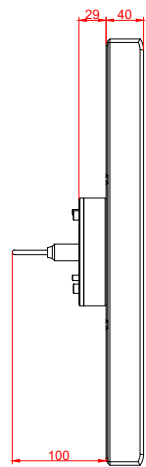

front view

side view

rear view

CP7903-0001  
with  
C9900-M216

connection-console  
Rolec 149.025.012  
Rolec 149.025.013  
Rolec 149.035.012  
Rolec 149.035.013

main dimensions and  
fixing points

front view

side view

rear view