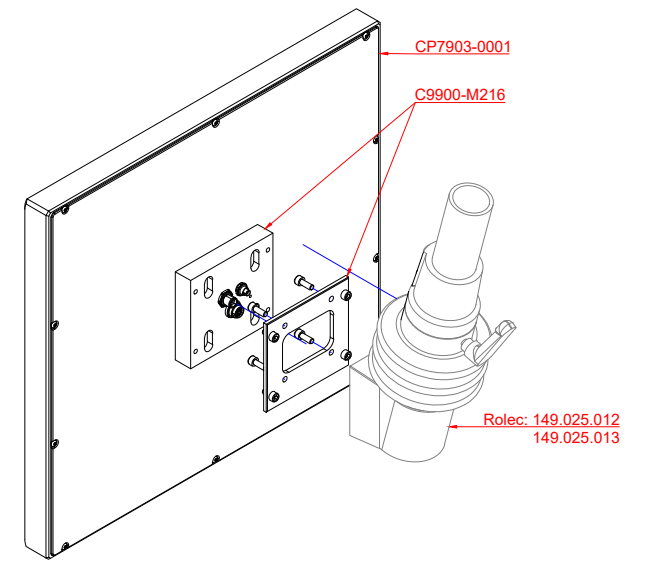

front view

side view

rear view

CP7903-0001  
with  
C9900-M216

connection-console  
Rolec 149.025.012  
Rolec 149.025.013  
Rolec 149.035.012  
Rolec 149.035.013

main dimensions and  
fixing points

front view

side view

rear view