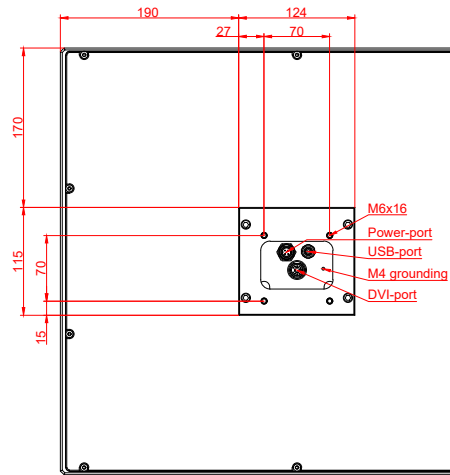

front view

side view

rear view

CP7903-0001  
with  
C9900-M216

connection-console  
Rolec 149.025.012  
Rolec 149.025.013  
Rolec 149.035.012  
Rolec 149.035.013

main dimensions and  
fixing points

front view

side view

rear view