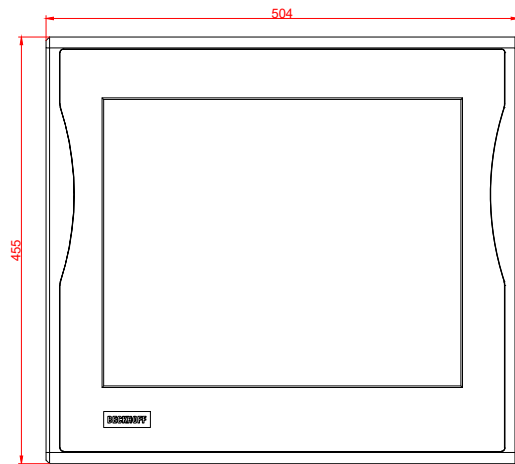

front view

side view

rear view

CP7903-0001  
with  
C9900-M216

connection-console  
Rolec 149.025.012  
Rolec 149.025.013  
Rolec 149.035.012  
Rolec 149.035.013

main dimensions and  
fixing points

front view

side view

rear view