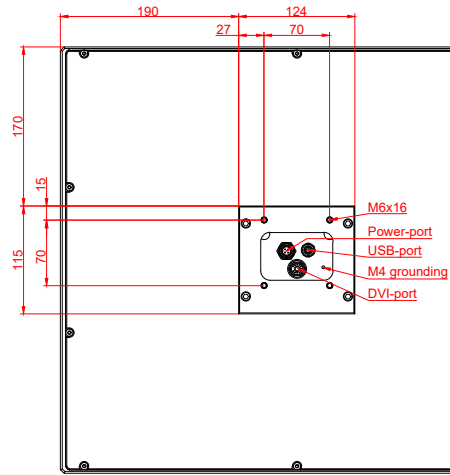

front view

side view

rear view

CP7903-0001  
with  
C9900-M216

connection-console  
Rolec 149.025.012  
Rolec 149.025.013  
Rolec 149.035.012  
Rolec 149.035.013

main dimensions and  
fixing points

front view

side view

rear view