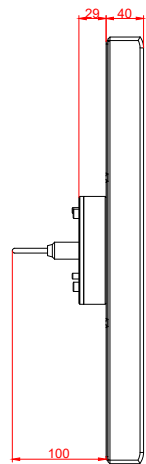

front view

side view

rear view

CP7903-0001  
with  
C9900-M216

connection-console  
Rolec 149.025.012  
Rolec 149.025.013  
Rolec 149.035.012  
Rolec 149.035.013

main dimensions and  
fixing points

front view

side view

rear view