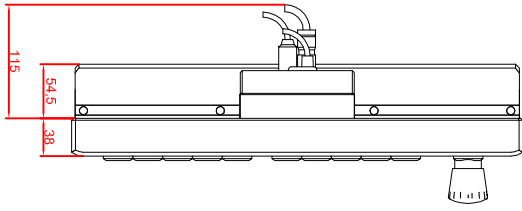

bottom view

front view

left view

rear view

CP7903-0001-1M205
 arm adapter for
 Rittal
 suspension adaption
 main dimensions and
 fixing points
 dimensions in mm

2x cheese head screw M6x35

1x cheese head screw M5x35

2x cheese head screw M6x35

1x cheese head screw M5x35