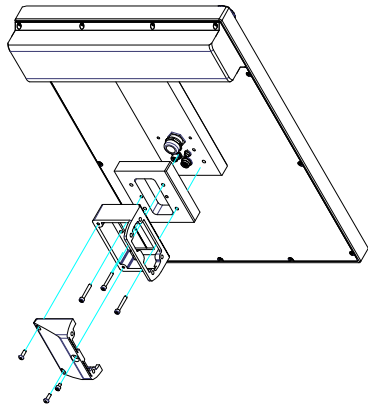

bottom view

front view

left view

rear view

CP7903-0001-1M205
 arm adapter for
 Rittal
 suspension adaption
 main dimensions and
 fixing points
 dimensions in mm

2x cheese head screw M6x35

1x cheese head screw M5x35

2x cheese head screw M6x35

1x cheese head screw M5x35