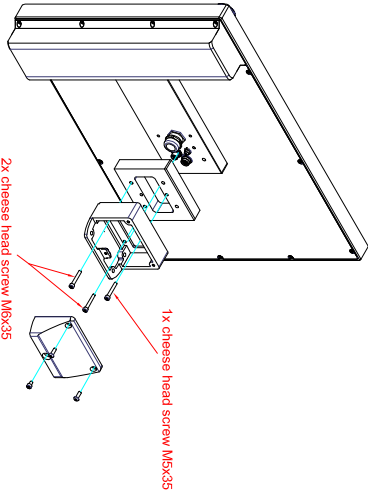

bottom view

front view

left view

rear view

CP7903-0001-1M205
 arm adapter for
 Rittal
 suspension adaption
 main dimensions and
 fixing points
 dimensions in mm

2x cheese head screw M6x35

1x cheese head screw M5x35

2x cheese head screw M6x35

1x cheese head screw M5x35