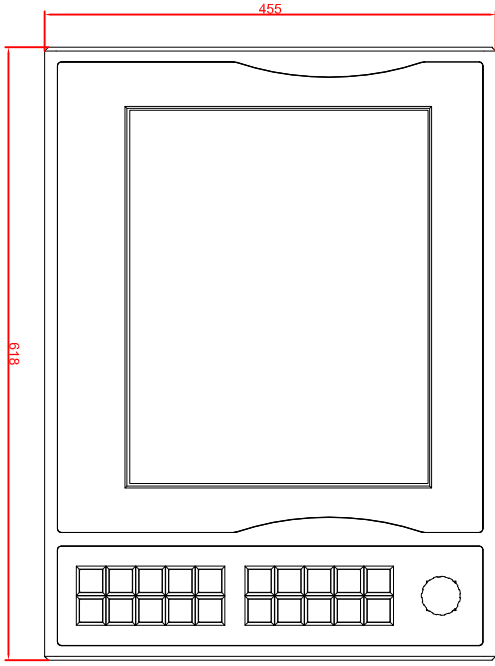

bottom view

front view

left view

rear view

CP7903-0001-1M205
 arm adapter for
 Rittal
 suspension adaption
 main dimensions and
 fixing points
 dimensions in mm

2x cheese head screw M6x35

1x cheese head screw M5x35

2x cheese head screw M6x35

1x cheese head screw M5x35