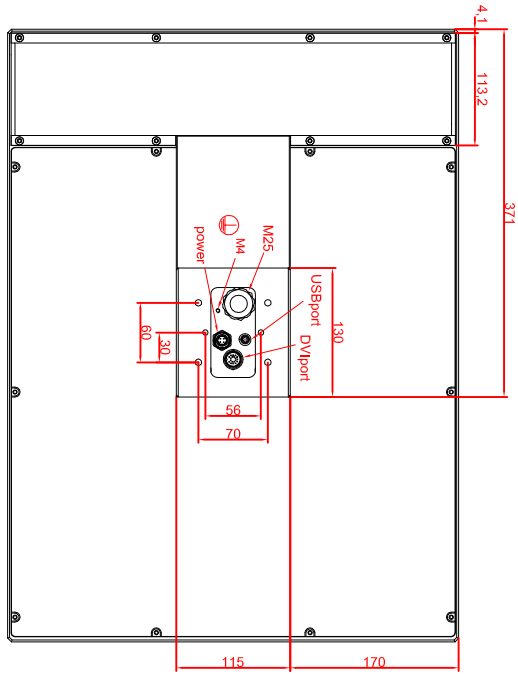

bottom view

front view

left view

rear view

CP7903-0001-1M205
 arm adapter for
 Rittal
 suspension adaption
 main dimensions and
 fixing points
 dimensions in mm

2x cheese head screw M6x35

1x cheese head screw M5x35

2x cheese head screw M6x35

1x cheese head screw M5x35