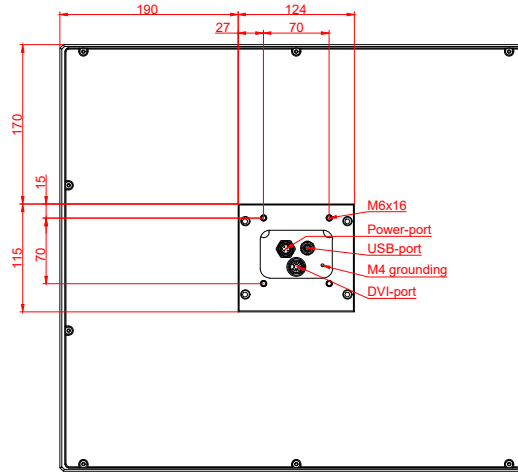

front view

side view

rear view

CP7903-0000  
with  
C9900-M216

connection-console  
Rolec 149.025.012  
Rolec 149.025.013  
Rolec 149.035.012  
Rolec 149.035.013

main dimensions and  
fixing points

front view

side view

rear view