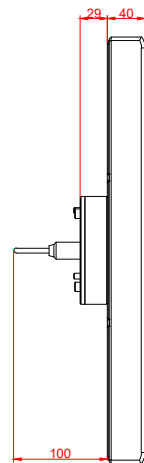

front view

side view

rear view

CP7903-0000  
with  
C9900-M216

connection-console  
Rolec 149.025.012  
Rolec 149.025.013  
Rolec 149.035.012  
Rolec 149.035.013

main dimensions and  
fixing points

front view

side view

rear view