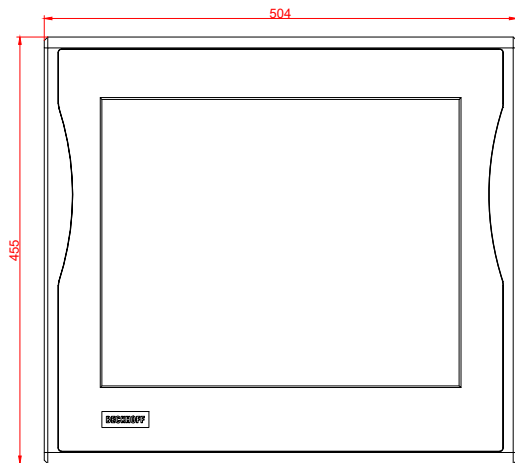

front view

side view

rear view

CP7903-0000  
with  
C9900-M216

connection-console  
Rolec 149.025.012  
Rolec 149.025.013  
Rolec 149.035.012  
Rolec 149.035.013

main dimensions and  
fixing points

front view

side view

rear view