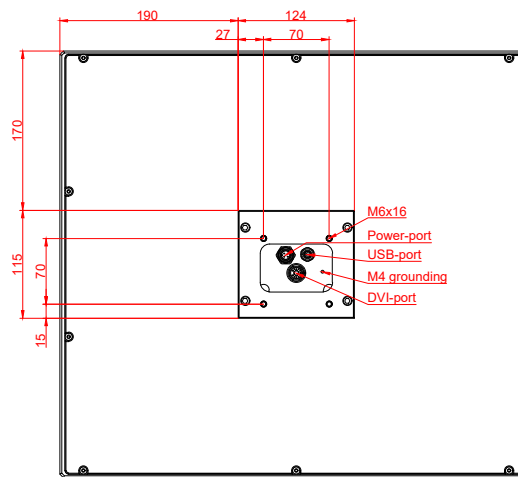

front view

side view

rear view

CP7903-0000  
with  
C9900-M216

connection-console  
Rolec 149.025.012  
Rolec 149.025.013  
Rolec 149.035.012  
Rolec 149.035.013

main dimensions and  
fixing points

front view

side view

rear view