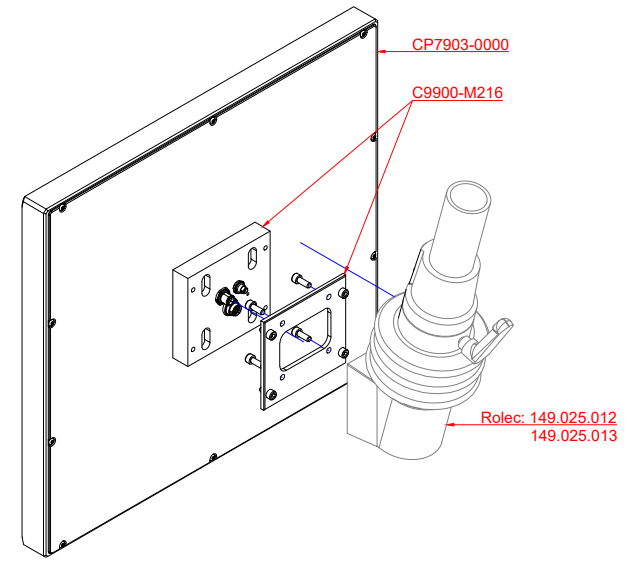

front view

side view

rear view

CP7903-0000  
with  
C9900-M216

connection-console  
Rolec 149.025.012  
Rolec 149.025.013  
Rolec 149.035.012  
Rolec 149.035.013

main dimensions and  
fixing points

front view

side view

rear view