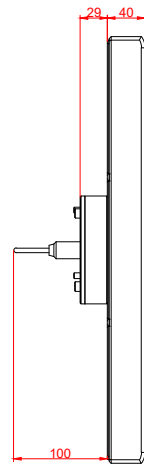

front view

side view

rear view

CP7903-0000  
with  
C9900-M216

connection-console  
Rolec 149.025.012  
Rolec 149.025.013  
Rolec 149.035.012  
Rolec 149.035.013

main dimensions and  
fixing points

front view

side view

rear view