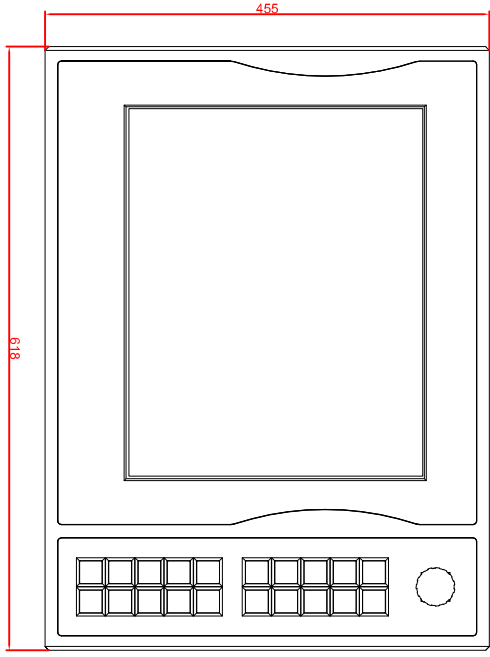

bottom view

front view

left view

rear view

CP7903-000-E723
main dimensions and
fixing points
dimensions in mm