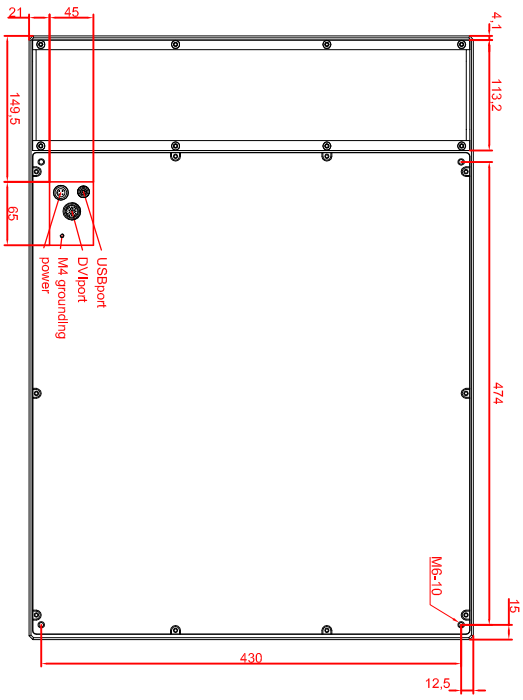

bottom view

front view

left view

rear view

CP7903-000-E723
main dimensions and
fixing points
dimensions in mm