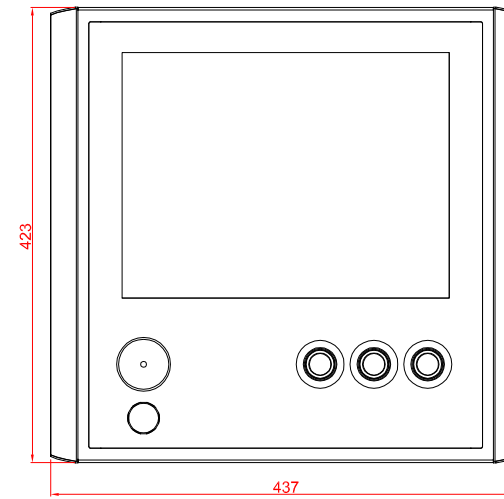

CP7902-1401

main dimensions and
fixing points

dimensions in mm

rear view

right view

front view