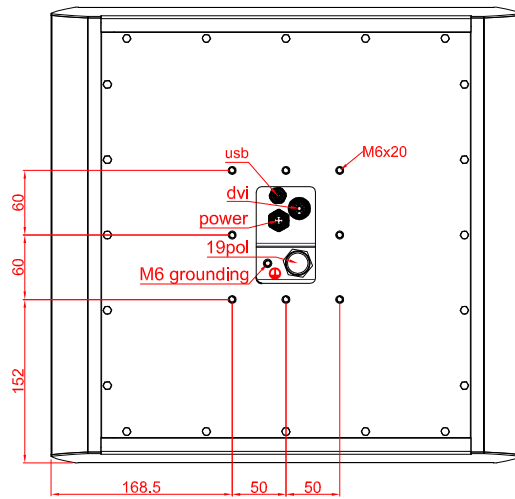

CP7902-1401

main dimensions and
fixing points

dimensions in mm

rear view

right view

front view