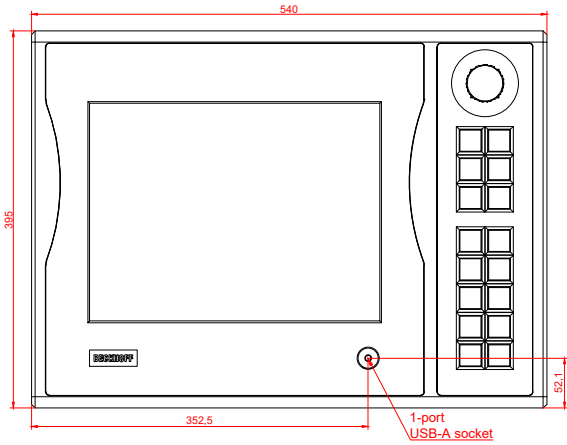

CP7902-0020, CP7902-0021  
with  
C9900-E748  
C9900-M205

connection-console (by customer)  
Rittal CP6206.490  
Rittal CP6508.020

main dimensions and fixing points

front view

side view

rear view

mounting arm adapter from top

rear view

mounting arm adapter from bottom