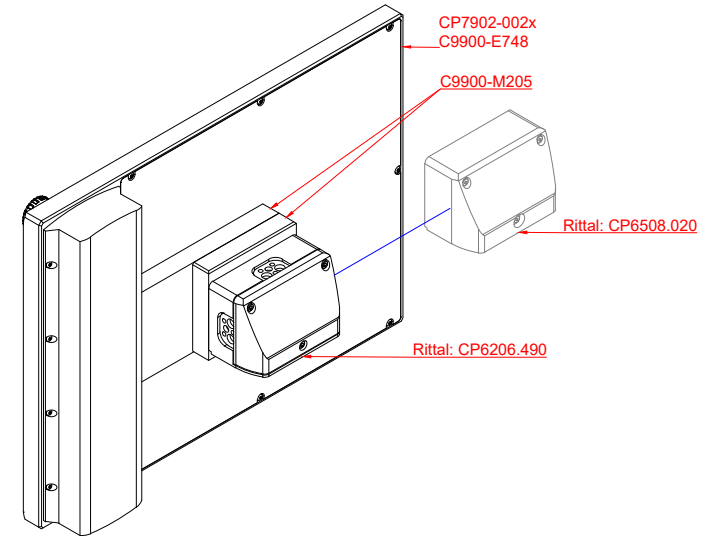

CP7902-0020, CP7902-0021  
with  
C9900-E748  
C9900-M205

connection-console (by customer)  
Rittal CP6206.490  
Rittal CP6508.020

main dimensions and fixing points

front view

side view

rear view

mounting arm adapter from top

rear view

mounting arm adapter from bottom