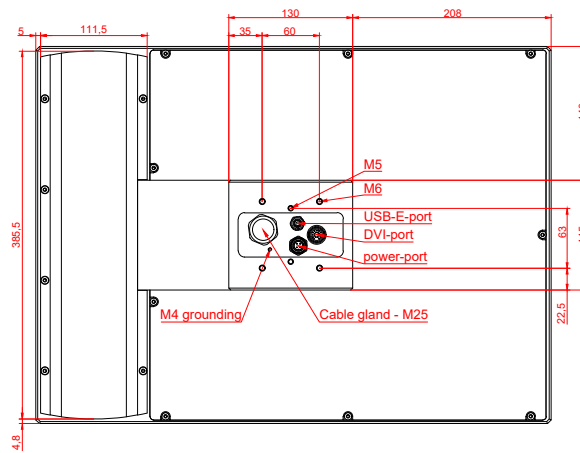

CP7902-0020, CP7902-0021  
with  
C9900-E748  
C9900-M205

connection-console (by customer)  
Rittal CP6206.490  
Rittal CP6508.020

main dimensions and fixing points

front view

side view

rear view

mounting arm adapter from top

rear view

mounting arm adapter from bottom