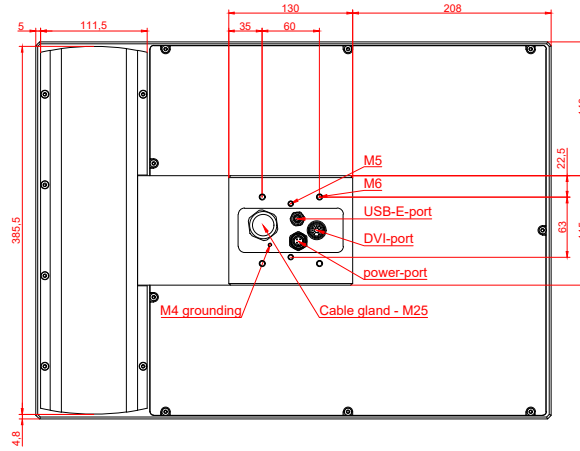

CP7902-0020, CP7902-0021  
with  
C9900-E748  
C9900-M205

connection-console (by customer)  
Rittal CP6206.490  
Rittal CP6508.020

main dimensions and fixing points

front view

side view

rear view

mounting arm adapter from top

rear view

mounting arm adapter from bottom