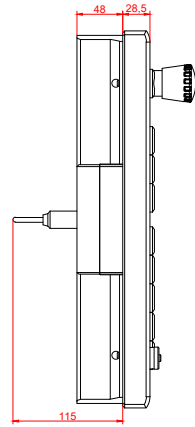

CP7902-0020, CP7902-0021  
with  
C9900-E748  
C9900-M205

connection-console (by customer)  
Rittal CP6206.490  
Rittal CP6508.020

main dimensions and fixing points

front view

side view

rear view

mounting arm adapter from top

rear view

mounting arm adapter from bottom