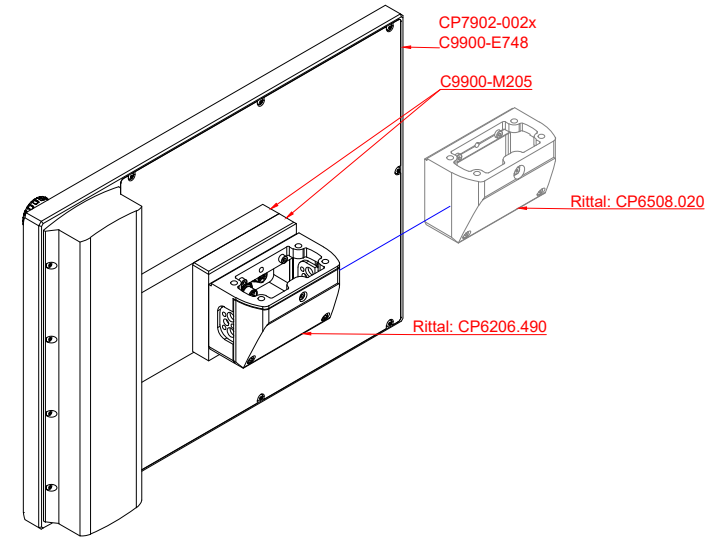

CP7902-0020, CP7902-0021  
with  
C9900-E748  
C9900-M205

connection-console (by customer)  
Rittal CP6206.490  
Rittal CP6508.020

main dimensions and fixing points

front view

side view

rear view

mounting arm adapter from top

rear view

mounting arm adapter from bottom