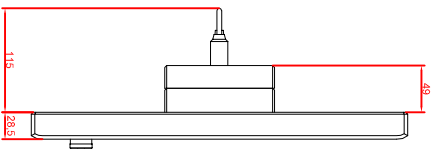

front view

left view

rear view

CP7902-0021-M235
 connection-console
 Ritlal CP6508.020
 Ritlal CP6501.170
 main dimensions and
 fixing points

front view

left view

rear view