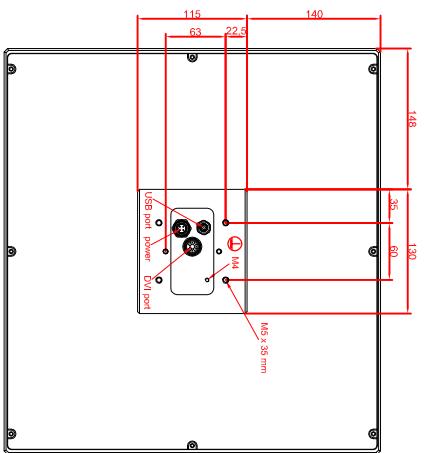

front view

left view

rear view

CP7902-0021-M235
 connection-console
 Ritlal CP6508.020
 Ritlal CP6501.170
 main dimensions and
 fixing points

front view

left view

rear view