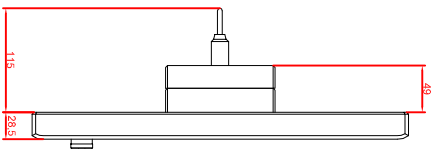

front view

left view

rear view

CP7902-0021-M235
 connection-console
 Ritlal CP6508.020
 Ritlal CP6501.170
 main dimensions and
 fixing points

front view

left view

rear view