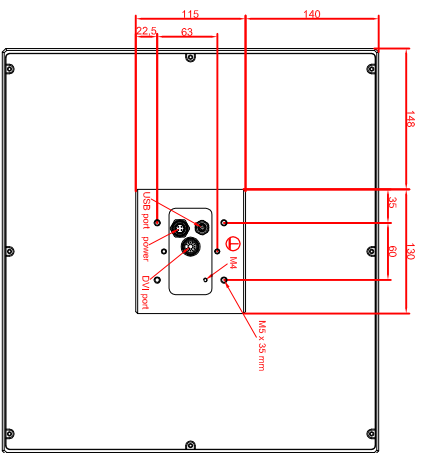

front view

left view

rear view

CP7902-0021-M235
 connection-console
 Ritlal CP6508.020
 Ritlal CP6501.170
 main dimensions and
 fixing points

front view

left view

rear view