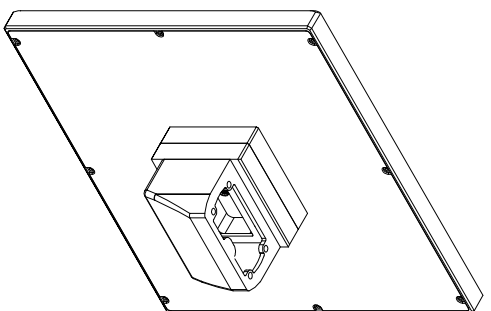

front view

left view

rear view

CP7902-0021-M235
 connection-console
 Ritlal CP6508.020
 Ritlal CP6501.170
 main dimensions and
 fixing points

front view

left view

rear view