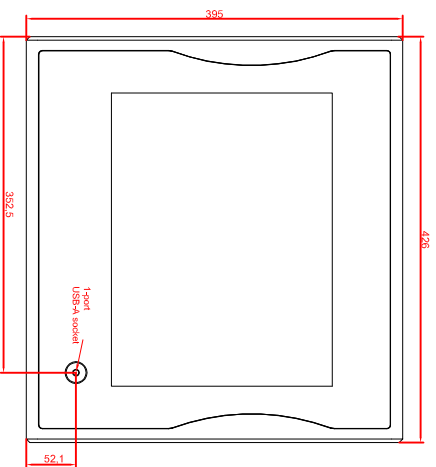

front view

left view

rear view

CP7902-0021-M235
 connection-console
 Ritlal CP6508.020
 Ritlal CP6501.170
 main dimensions and
 fixing points

front view

left view

rear view