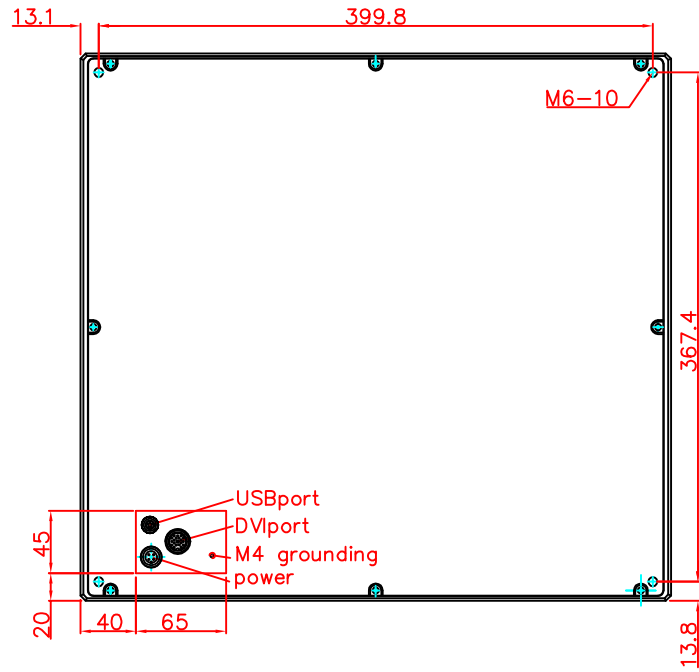

CP7902-0001

main dimensions and
fixing points

rear view

right view

front view

dimensions in mm