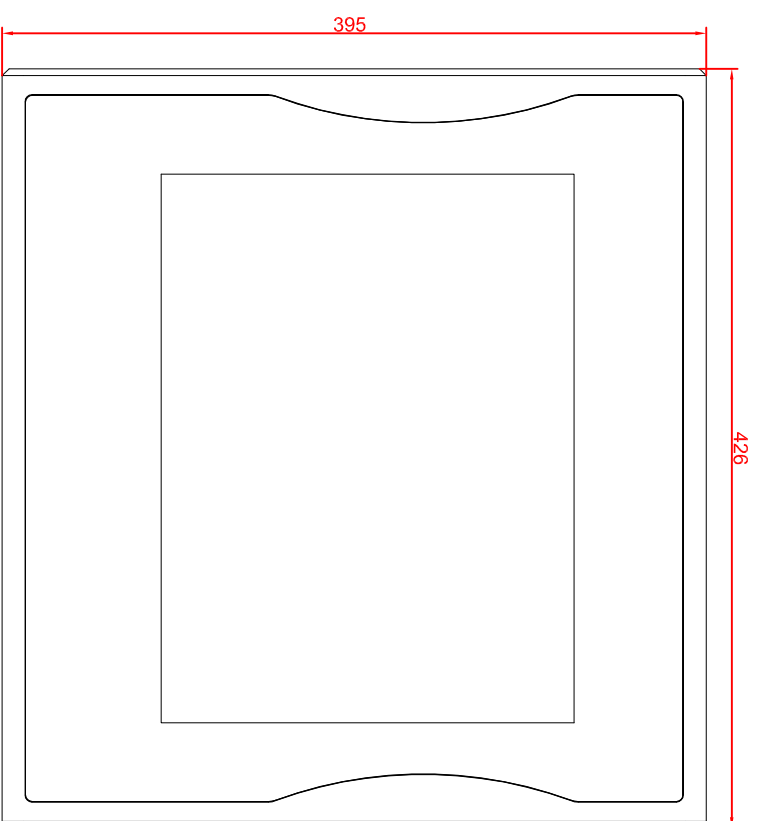

rear view

left view

front view

CP7902-0000-M234

connection-console

VESA FPM PMI

main dimensions and
fixing points