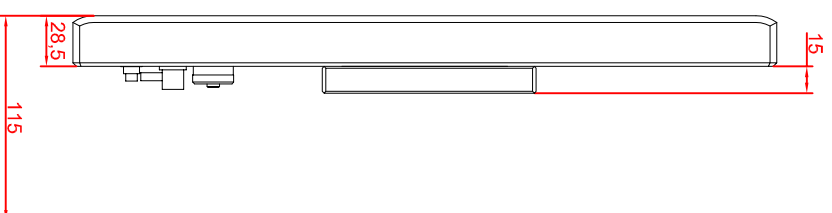

rear view

left view

front view

CP7902-0000-M234

connection-console

VESA FPM PMI

main dimensions and
fixing points