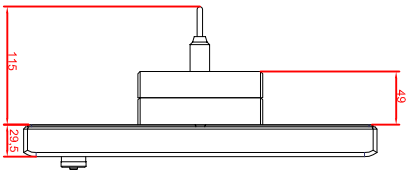

front view

left view

rear view

CP7901-0021-M235
 connection-console
 Ritlal CP6508.020
 Ritlal CP6501.170

main dimensions and
 fixing points

front view

left view

rear view