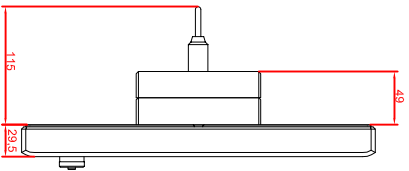

front view

left view

rear view

CP7901-0021-M235
 connection-console
 Ritlal CP6508.020
 Ritlal CP6501.170

main dimensions and
 fixing points

front view

left view

rear view