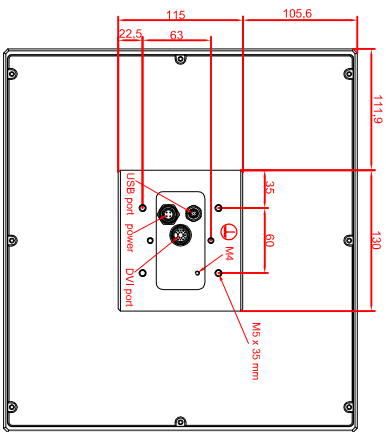

front view

left view

rear view

CP7901-0021-M235
 connection-console
 Ritlal CP6508.020
 Ritlal CP6501.170

main dimensions and
 fixing points

front view

left view

rear view