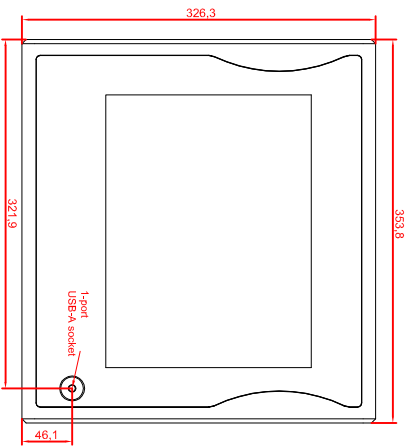

front view

left view

rear view

CP7901-0021-M235
 connection-console
 Ritlal CP6508.020
 Ritlal CP6501.170

main dimensions and
 fixing points

front view

left view

rear view