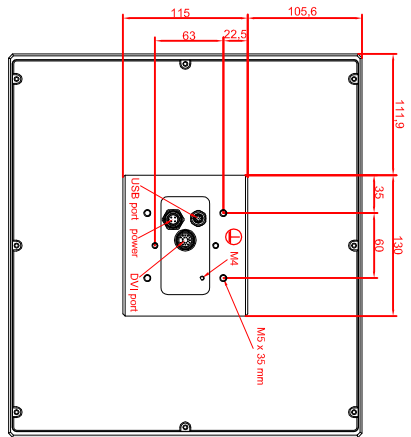

front view

left view

rear view

CP7901-0021-M235
 connection-console
 Ritlal CP6508.020
 Ritlal CP6501.170

main dimensions and
 fixing points

front view

left view

rear view